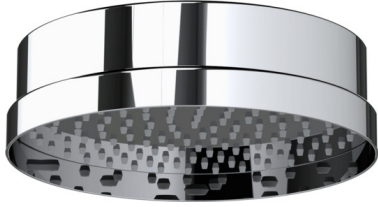

SAMUEL HEATH

Product Number: V663-CP

Description: 200mm Easy clean shower head

Standards

Flow rates

Litres/Min	0.1 Bar	0.5 Bar	1.0 Bar	2.0 Bar	3.0 Bar	4.0 Bar	5.0 Bar
		4.2	6.0	6.7	6.6	6.6	6.6

Flow rate data provided is indicative of each product and is given in open outlet conditions. Installation design, external connections and fittings not supplied may affect the data provided.