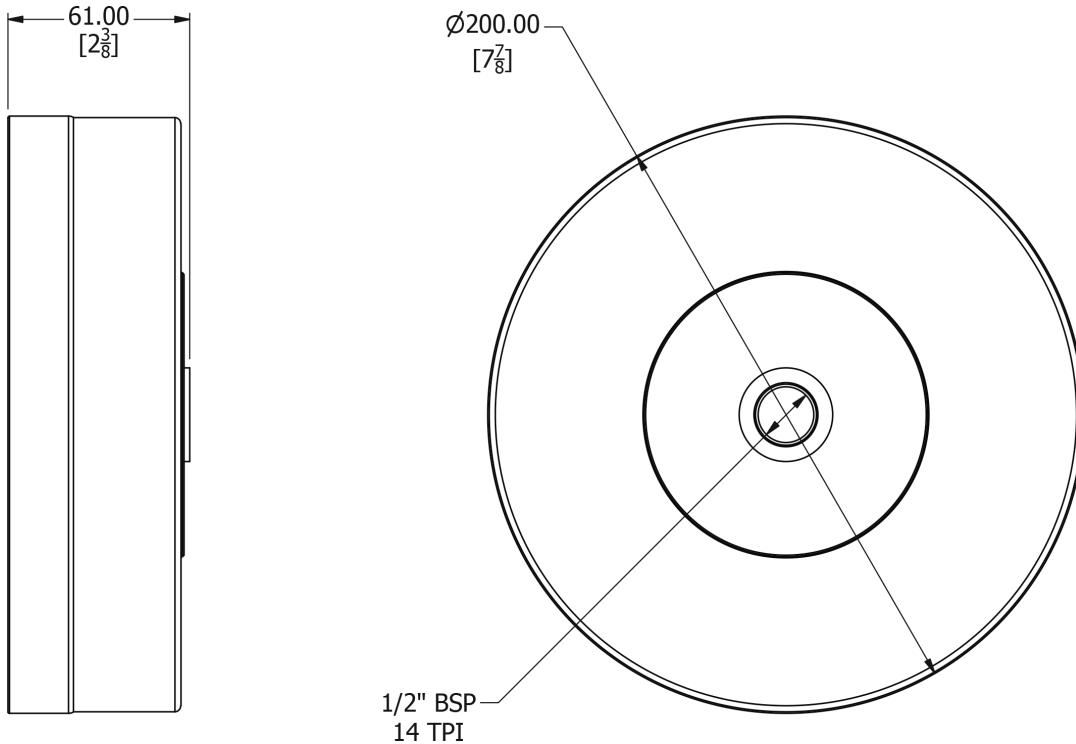

Specification Drawing

UK Customer Service
Leopold Street
Birmingham
B12 0UJ
Tel: +44 121 766 4200
Email: info@samuel-heath.com

US Customer Service
Federal I.D. No. 58-1504682
Email: usa@samuel-heath.com

Specification Enquiries
Design Centre Chelsea Harbour
1st Floor, North Dome, London
SW10 0XE
Tel: 020 7352 0249
Email: showroom@samuel-heath.com