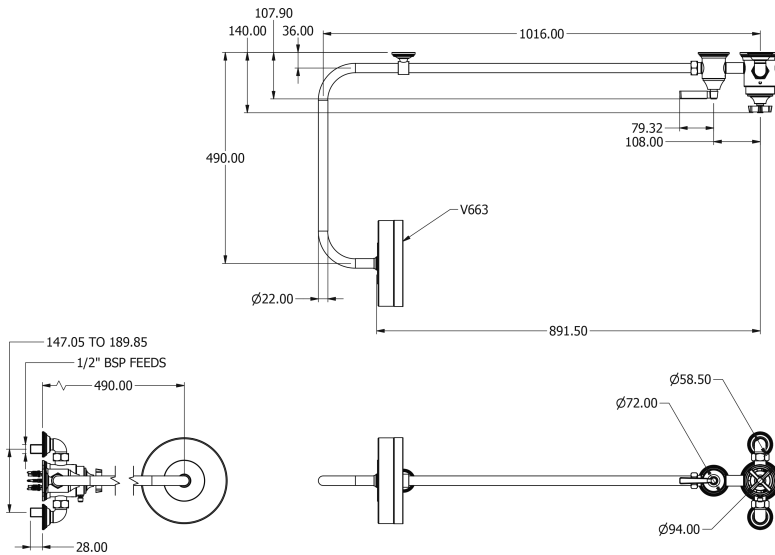

# SAMUEL HEATH

**Product Number:** V6K7XMB9

**Description:** Exposed 1/2" thermostatic shower set - single flow control

## Specification Drawing

# SAMUEL HEATH

**Product Number:** V663-CP

**Description:** 200mm Easy clean shower head