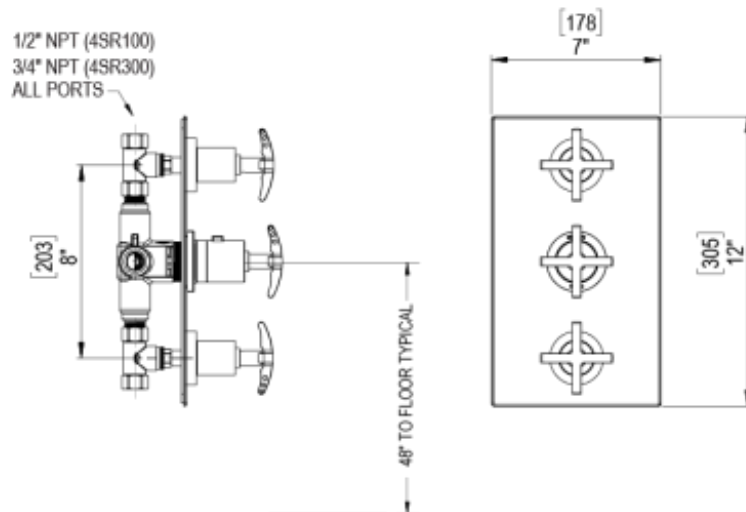

12" Shower Head with Shower Arm & Flange Ceiling Mount

Temperature Control Valve with Stops & Two Volume Controls (Trim Only)

WALL MOUNT TUB SPOUT. 1/2" SLIP FIT