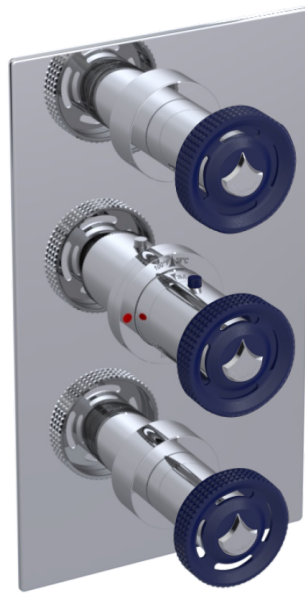

12" Shower Head with Shower Arm & Flange Ceiling Mount

Temperature Control Valve with Stops & Two Volume Controls (Trim Only)

WALL MOUNT TUB SPOUT. 1/2" SLIP FIT