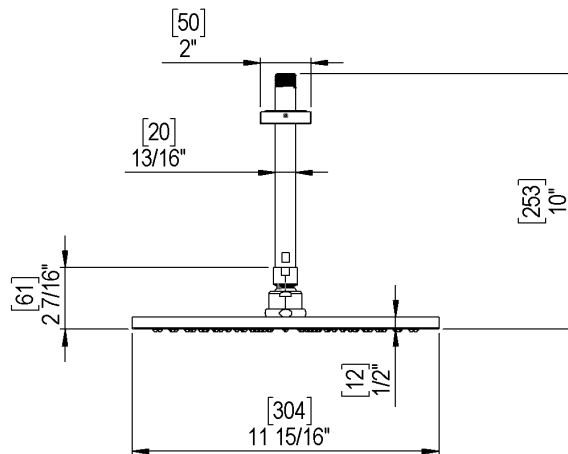

12" Shower Head with Shower Arm & Flange Ceiling Mount

Temperature Control Valve with Stops & Two Volume Controls (Trim Only)

WALL MOUNT TUB SPOUT. 1/2" SLIP FIT