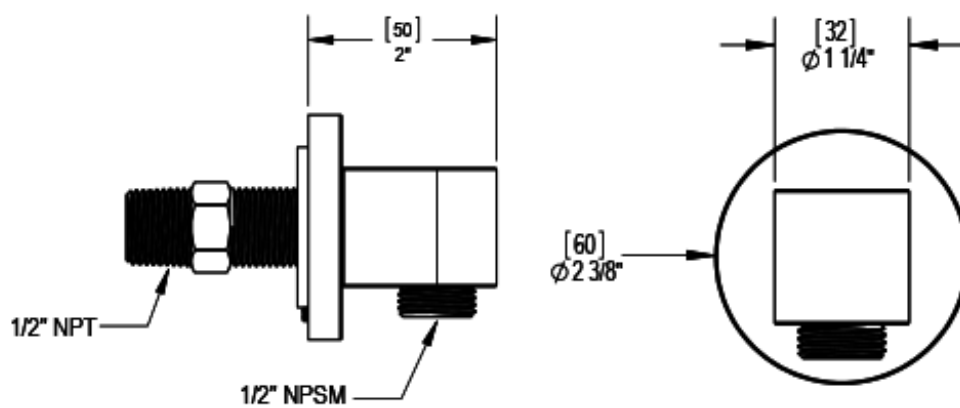

21GNLMWGD Specifications

Temperature Control Valve with Stops & Two Way Diverter with Shut-Off (Trim Only)

INTEGRAL SUPPLY WITH 1/2" NPT X 1/2" NPSM X 3" NIPPLE

8" Shower Head with Shower Arm & Flange Wall Mount

ADJUSTABLE SLIDE BAR WITH HAND HELD SHOWER ASSEMBLY