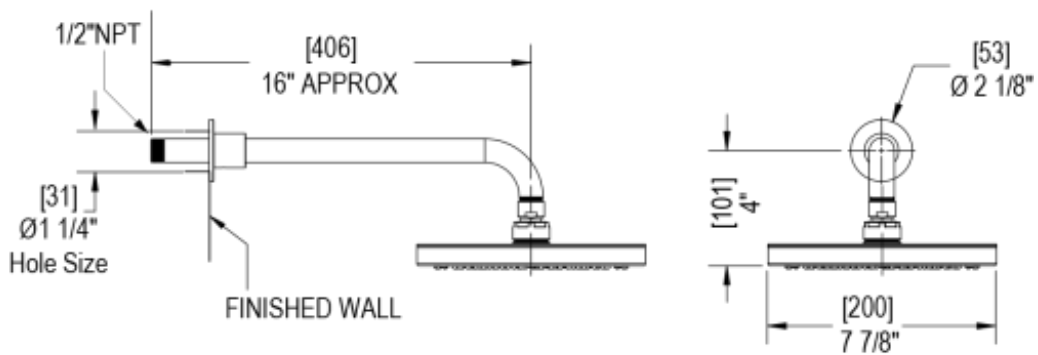

21GNLMWGD Specifications

Temperature Control Valve with Stops & Two Way Diverter with Shut-Off (Trim Only)

INTEGRAL SUPPLY WITH 1/2" NPT X 1/2" NPSM X 3" NIPPLE

8" Shower Head with Shower Arm & Flange Wall Mount

ADJUSTABLE SLIDE BAR WITH HAND HELD SHOWER ASSEMBLY