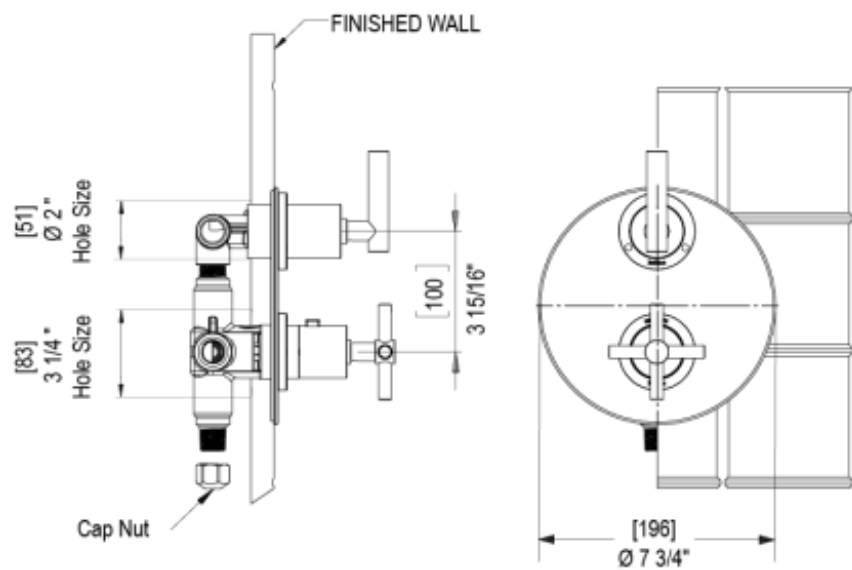

21GNLMWGD Specifications

Temperature Control Valve with Stops & Two Way Diverter with Shut-Off (Trim Only)

INTEGRAL SUPPLY WITH 1/2" NPT X 1/2" NPSM X 3" NIPPLE

8" Shower Head with Shower Arm & Flange Wall Mount

ADJUSTABLE SLIDE BAR WITH HAND HELD SHOWER ASSEMBLY