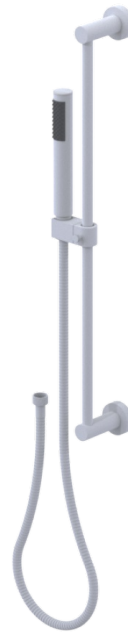

21GNLMWGD Specifications

Temperature Control Valve with Stops & Two Way Diverter with Shut-Off (Trim Only)

INTEGRAL SUPPLY WITH 1/2" NPT X 1/2" NPSM X 3" NIPPLE

8" Shower Head with Shower Arm & Flange Wall Mount

ADJUSTABLE SLIDE BAR WITH HAND HELD SHOWER ASSEMBLY