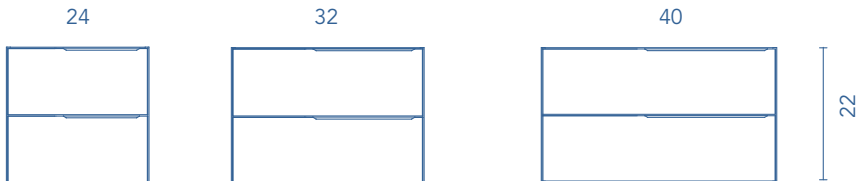

MIO

Depth 18

UNITS

1 Drawer

2 Drawer

Side Unit

TECHNICAL INFORMATION

- STRUCTURE:** Foil wrapped 5/8 in. board.
- FRONT:** Foil wrapped MDF 5/8 in. board.
- HANDLE:** Matt white finish - handle Matt black finish.
White oak, Grey elm, Sand matt finish - handle Sand finish.
- DRAWER:** Drawers made in smoky leather interior with high quality with hidden full extraction runners with soft close system. Includes organizer for small items in upper drawer. Lower drawer useful space (widthxhighxdepth): 20x4x14 (24 in.), 26x4x14 (32 in.), 38x4x14 (40 in).
- WALL HANGING BRACKET:** Hidden hanging brackets with direct assembling system, great resistance and depth regulation.
- PIPE DEPTH:** Space behind drawer is 3 inches.

SAND MATT

SPEC SHEET

Codes/Standards

INB.IVS.HES.32.18.SO.MWH

Hermes Center Integrated Vanity Sink - Drop-In - 32"

Features

- Resistant to Water and shock.
- Resistant to thermal shock and heat.
- Resistant to staining.
- Resistant to cigarette burns.

Material

- Premium material construction with metal handle ensures reliability and durability.
- Art and Bath finishes resist corrosion and tarnishing.
- Solid Surface.

Dimensions

- W: 32" * H: 5" * D: 18"