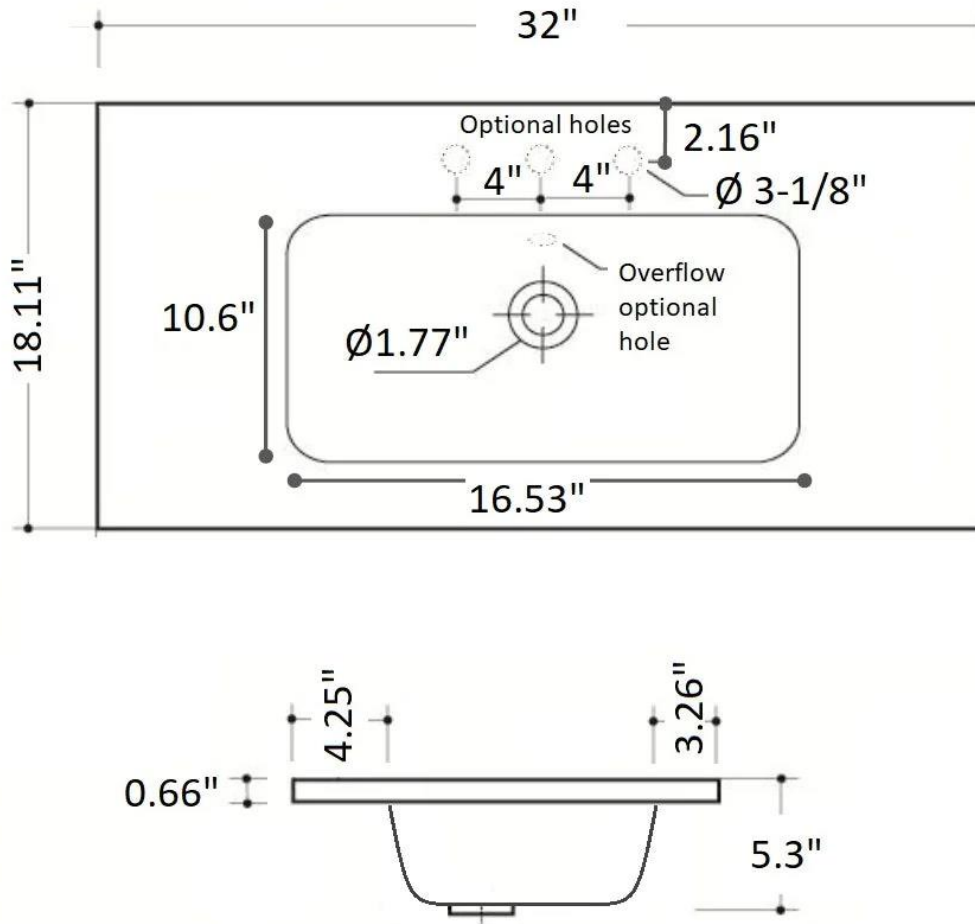

Material

- Premium material construction with metal handle ensures reliability and durability.
- Art and Bath finishes resist corrosion and tarnishing.
- Solid Surface.

Dimensions

- W: 32" * H: 5" * D: 18"

MWH		Matt White
-----	--	------------

Description

Countertop with integrated washbasin belonging to the Solid family. This family of sinks is made of high strength and quality materials composed of resins and mineral fillers. It has resistance characteristics that make it very suitable to be installed in vanities that have great use. It is available in different versions and sizes. It does not have a hole for the faucets, which makes it very versatile at the time of installation (the holes for the faucet will be made at the request of the client).

Drawing

Hermes Center Integrated Vanity Sink - Drop-In - 32"

Technical Information

All product dimensions are nominal.

Shower head included: No

Shower arm: No

Notes

Install the product according to the installation guide.