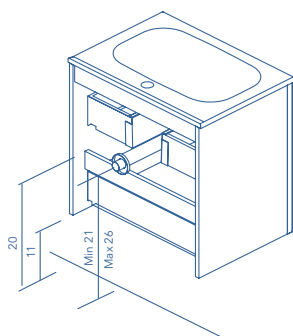

SIPHON PLACEMENT