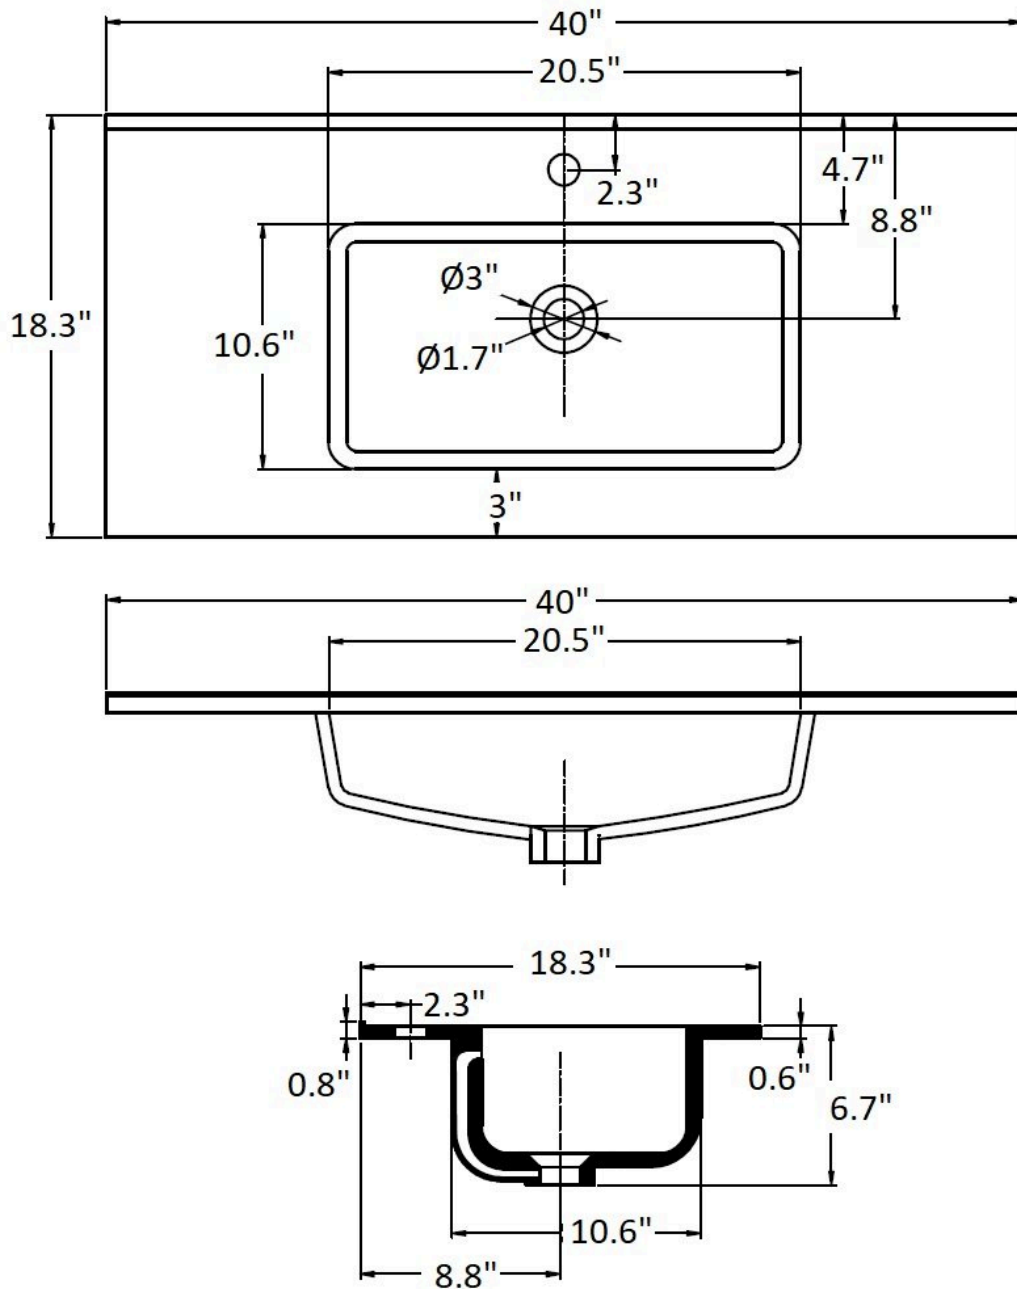

Dimensions

- W: 40" * H: 6.7" * D: 18.3"

Weight

- 220.5 lb.

Codes/Standards

INB.IVS.LYO.40.18.PO.GWH

Innobath Bathroom Lifetime Limited Warranty

See website for detailed warranty information.

Innobath Vanity Sink

Lyon Center
Integrated Vanity Sink - Single
Hole - 40"

Technical Information

All product dimensions are nominal.

Notes

Install the product according to the installation guide.