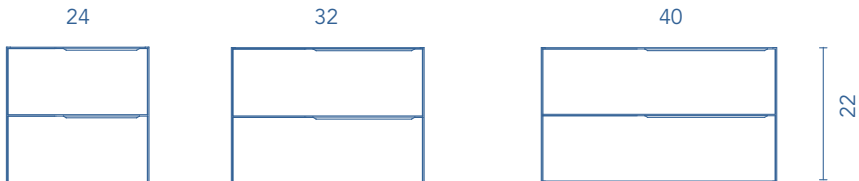

MIO

Depth 18

UNITS

1 Drawer

2 Drawer

Side Unit

TECHNICAL INFORMATION

- STRUCTURE:** Foil wrapped 5/8 in. board.
- FRONT:** Foil wrapped MDF 5/8 in. board.
- HANDLE:** Matt white finish - handle Matt black finish.
White oak, Grey elm, Sand matt finish - handle Sand finish.
- DRAWER:** Drawers made in smoky leather interior with high quality with hidden full extraction runners with soft close system. Includes organizer for small items in upper drawer. Lower drawer useful space (widthxhighxdepth): 20x4x14 (24 in.), 26x4x14 (32 in.), 38x4x14 (40 in).
- WALL HANGING BRACKET:** Hidden hanging brackets with direct assembling system, great resistance and depth regulation.
- PIPE DEPTH:** Space behind drawer is 3 inches.

SAND MATT

InnobathVanitySink

Lyon Center
Integrated Vanity Sink - Single
Hole - 40"

Description

We present the integrated vanity sink for bathroom cabinets of the Lyon family. A family of tops with integrated sink made of white porcelain of the highest quality. They have overflow and hollow for a single hole faucet. (For widespread faucets contact us). It fits all furniture in the market. The low profile sink allows you to have more storage space in the drawers while giving it a modern style.

Dimensions

- W: 40" * H: 6.7" * D: 18.3"

Weight

- 220.5 lb.

Codes/Standards

INB.IVS.LYO.40.18.PO.GWH

Innobath Bathroom Lifetime Limited Warranty

See website for detailed warranty information.