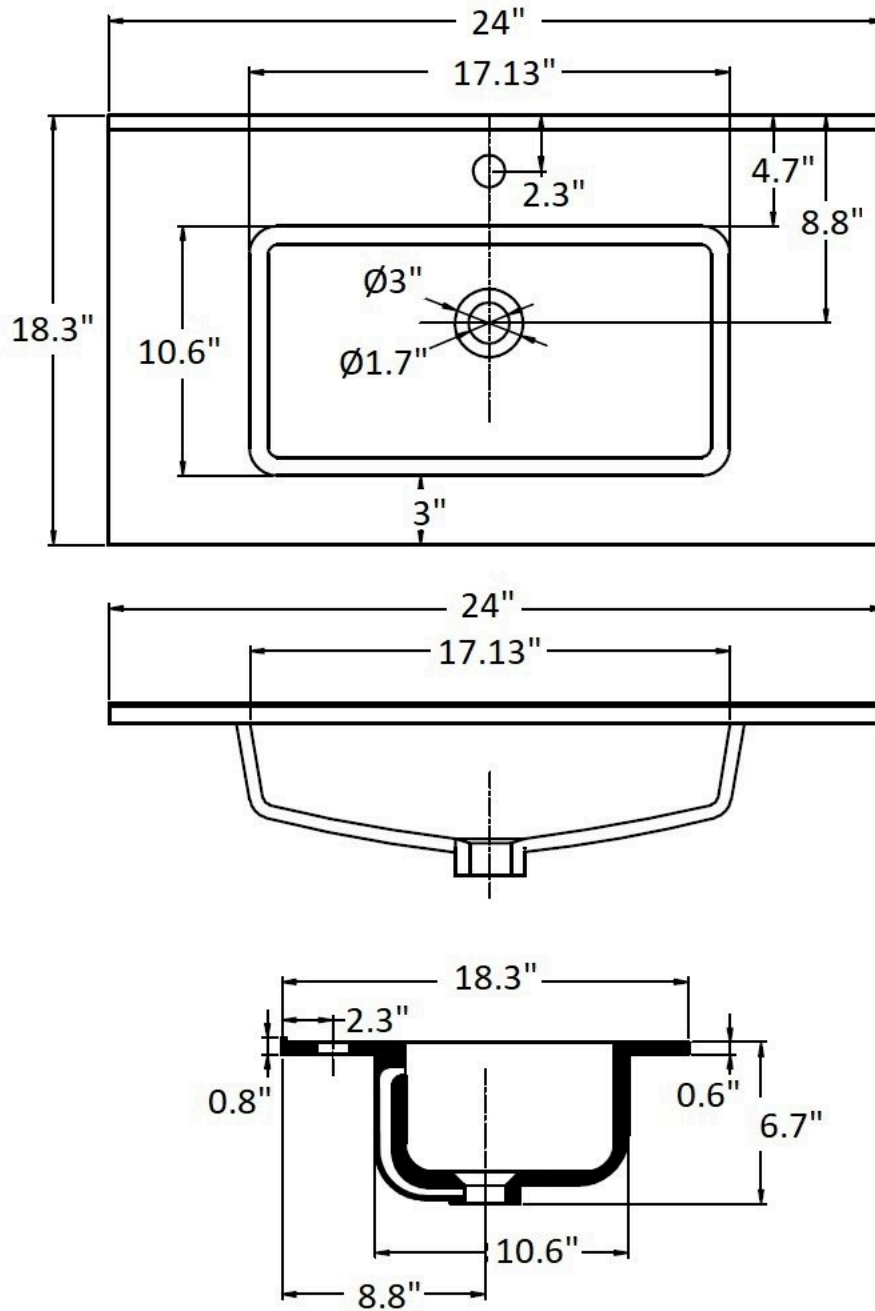

MIO

Depth 18

UNITS

1 Drawer

2 Drawer

Side Unit

TECHNICAL INFORMATION

- STRUCTURE:** Foil wrapped 5/8 in. board.
- FRONT:** Foil wrapped MDF 5/8 in. board.
- HANDLE:** Matt white finish - handle Matt black finish.
White oak, Grey elm, Sand matt finish - handle Sand finish.
- DRAWER:** Drawers made in smoky leather interior with high quality with hidden full extraction runners with soft close system. Includes organizer for small items in upper drawer. Lower drawer useful space (widthxhighxdepth): 20x4x14 (24 in.), 26x4x14 (32 in.), 38x4x14 (40 in.).
- WALL HANGING BRACKET:** Hidden hanging brackets with direct assembling system, great resistance and depth regulation.
- PIPE DEPTH:** Space behind drawer is 3 inches.

Dimensions

- W: 24" * H: 6.7 * D: 18.3"

Weight

- 220.5 lb

Codes/Standards

INB.IVS.LYO.24.18.PO.GWH

INNOBATH Vanity Sink Lifetime Limited Warranty

See website for detailed warranty information.

Technical Information

All product dimensions are nominal.

Shower head included: No
 Shower arm: No

Notes

Install the product according to the installation guide.