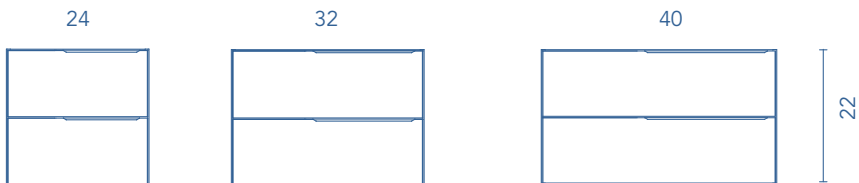

MIO

Depth 18

UNITS

1 Drawer

2 Drawer

Side Unit

TECHNICAL INFORMATION

- STRUCTURE:** Foil wrapped 5/8 in. board.
- FRONT:** Foil wrapped MDF 5/8 in. board.
- HANDLE:** Matt white finish - handle Matt black finish.
White oak, Grey elm, Sand matt finish - handle Sand finish.
- DRAWER:** Drawers made in smoky leather interior with high quality with hidden full extraction runners with soft close system. Includes organizer for small items in upper drawer. Lower drawer useful space (widthxhighxdepth): 20x4x14 (24 in.), 26x4x14 (32 in.), 38x4x14 (40 in.).
- WALL HANGING BRACKET:** Hidden hanging brackets with direct assembling system, great resistance and depth regulation.
- PIPE DEPTH:** Space behind drawer is 3 inches.

SAND MATT

Innobath IntegratedVanitySink

Lyon Center Integrated Vanity Sink - Single Hole - 24"

Description

We present the integrated vanity sink for bathroom cabinets of the Lyon family. A family of tops with integrated sink made of white porcelain of the highest quality. They have overflow and hollow for a single hole faucet. (For widespread faucets contact us). It fits all furniture in the market. The low profile sink allows you to have more storage space in the drawers while giving it a modern style.

Dimensions

- W: 24" * H: 6.7 * D: 18.3"

Weight

- 220.5 lb

Codes/Standards

INB.IVS.LYO.24.18.PO.GWH

INNOBATH Vanity Sink Lifetime Limited Warranty

See website for detailed warranty information.