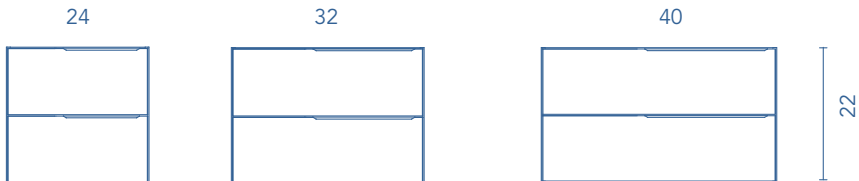

# MIO

Depth 18

## UNITS

1 Drawer

2 Drawer

Side Unit