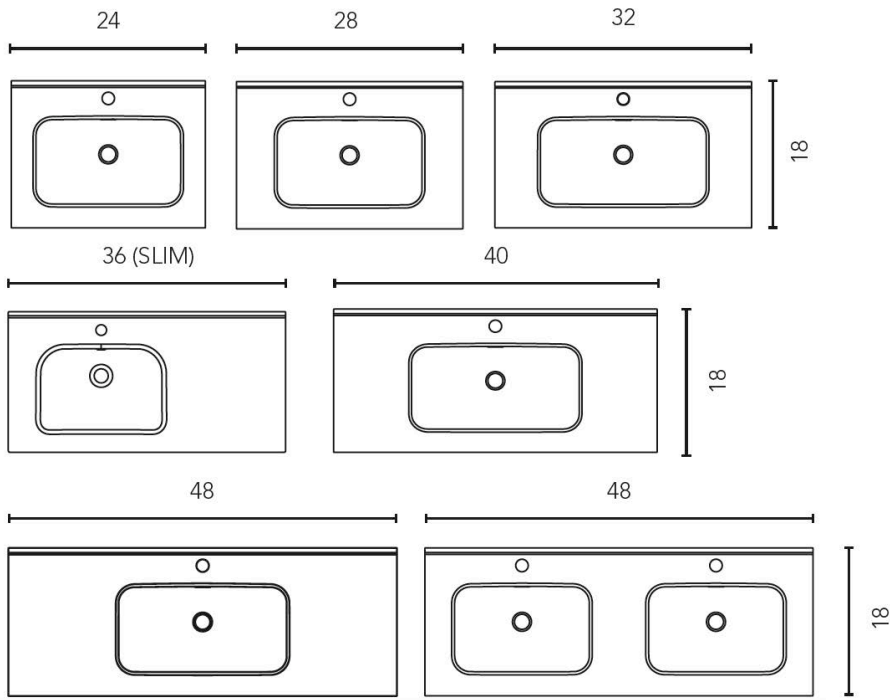

**BUILT- IN WASHBASIN**

Ceramic Sink  
Depth 5 in  
Thickness 1

**FINISHES**

**GLOSS WHITE**

**MATT BLACK**

# MIO

Depth 18

## UNITS

1 Drawer

2 Drawer

Side Unit

## TECHNICAL INFORMATION

- STRUCTURE:** Foil wrapped 5/8 in. board.
- FRONT:** Foil wrapped MDF 5/8 in. board.
- HANDLE:** Matt white finish - handle Matt black finish.  
White oak, Grey elm, Sand matt finish - handle Sand finish.
- DRAWER:** Drawers made in smoky leather interior with high quality with hidden full extraction runners with soft close system. Includes organizer for small items in upper drawer. Lower drawer useful space (widthxhighxdepth): 20x4x14 (24 in.), 26x4x14 (32 in.), 38x4x14 (40 in).
- WALL HANGING BRACKET:** Hidden hanging brackets with direct assembling system, great resistance and depth regulation.
- PIPE DEPTH:** Space behind drawer is 3 inches.