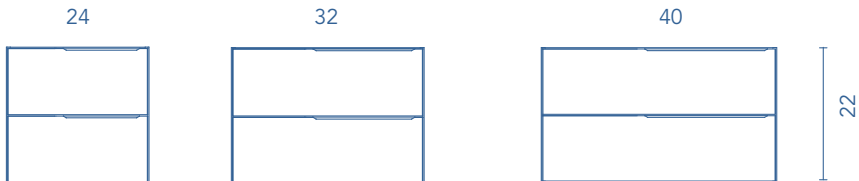

MATT WHITE

MIO

Depth 18

UNITS

1 Drawer

2 Drawer

Side Unit

TECHNICAL INFORMATION

- STRUCTURE:** Foil wrapped 5/8 in. board.
- FRONT:** Foil wrapped MDF 5/8 in. board.
- HANDLE:** Matt white finish - handle Matt black finish.
White oak, Grey elm, Sand matt finish - handle Sand finish.
- DRAWER:** Drawers made in smoky leather interior with high quality with hidden full extraction runners with soft close system. Includes organizer for small items in upper drawer. Lower drawer useful space (widthxhighxdepth): 20x4x14 (24 in.), 26x4x14 (32 in.), 38x4x14 (40 in.).
- WALL HANGING BRACKET:** Hidden hanging brackets with direct assembling system, great resistance and depth regulation.
- PIPE DEPTH:** Space behind drawer is 3 inches.