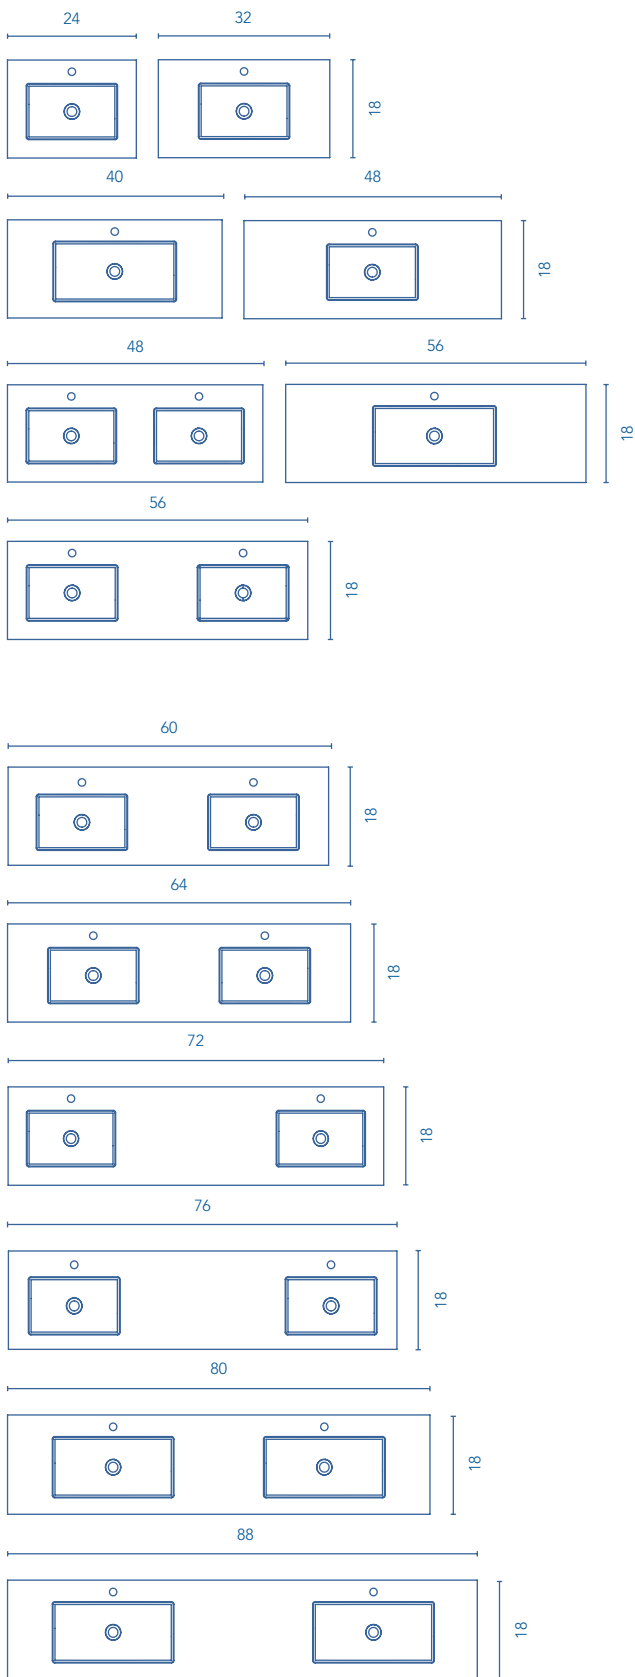

SKY

WASHBASIN

Sky sink Thickness 1in

24	1 Bowl
32	1 Bowl
40	1 Bowl
48	1 Bowl
48	2 Bowls
56	1 Bowl
56	2 Bowls
60	2 Bowls
64	2 Bowls
72	2 Bowls
76	2 Bowls
80	2 Bowls
88	2 Bowls

Mineral cover sink
Sink depth: 5 in

MATT WHITE

MIO

Depth 18

UNITS

1 Drawer

2 Drawer

Side Unit

TECHNICAL INFORMATION

- STRUCTURE:** Foil wrapped 5/8 in. board.
- FRONT:** Foil wrapped MDF 5/8 in. board.
- HANDLE:** Matt white finish - handle Matt black finish.
White oak, Grey elm, Sand matt finish - handle Sand finish.
- DRAWER:** Drawers made in smoky leather interior with high quality with hidden full extraction runners with soft close system. Includes organizer for small items in upper drawer. Lower drawer useful space (widthxhighxdepth): 20x4x14 (24 in.), 26x4x14 (32 in.), 38x4x14 (40 in.).
- WALL HANGING BRACKET:** Hidden hanging brackets with direct assembling system, great resistance and depth regulation.
- PIPE DEPTH:** Space behind drawer is 3 inches.