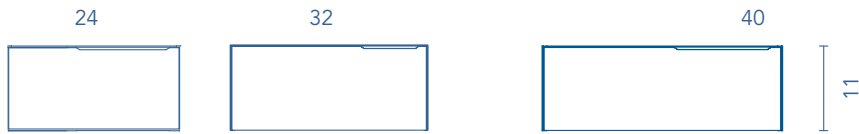

TOPS

Tops

Thickness 1

- 24
- 32
- 40
- 48
- 56
- 64
- 72
- 80
- 88
- 100

Mineral Cover top
Depth 18

SKY MINERAL COVER

MARBLE STONE

CONCRETECH

MIO

Depth 18

UNITS

1 Drawer

2 Drawer

Side Unit

TECHNICAL INFORMATION

- STRUCTURE:** Foil wrapped 5/8 in. board.
- FRONT:** Foil wrapped MDF 5/8 in. board.
- HANDLE:** Matt white finish - handle Matt black finish.
White oak, Grey elm, Sand matt finish - handle Sand finish.
- DRAWER:** Drawers made in smoky leather interior with high quality with hidden full extraction runners with soft close system. Includes organizer for small items in upper drawer. Lower drawer useful space (widthxhighxdepth): 20x4x14 (24 in.), 26x4x14 (32 in.), 38x4x14 (40 in).
- WALL HANGING BRACKET:** Hidden hanging brackets with direct assembling system, great resistance and depth regulation.
- PIPE DEPTH:** Space behind drawer is 3 inches.