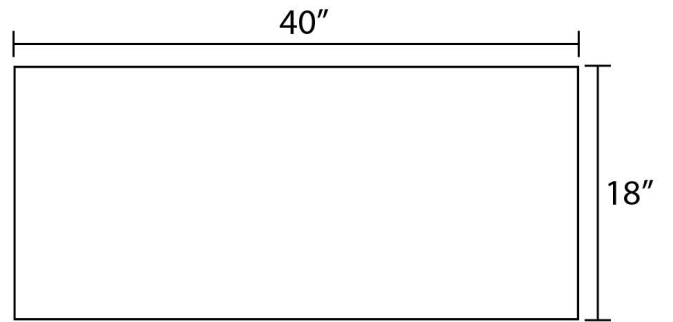

TOPS

Tops

Thickness 1

- 24
- 32
- 40
- 48
- 56
- 64
- 72
- 80
- 88
- 100

Mineral Cover top
Depth 18

SKY MINERAL COVER

MARBLE STONE

CONCRETECH

MIO

Depth 18

UNITS

1 Drawer

2 Drawer

Side Unit

TECHNICAL INFORMATION

- STRUCTURE:** Foil wrapped 5/8 in. board.
- FRONT:** Foil wrapped MDF 5/8 in. board.
- HANDLE:** Matt white finish - handle Matt black finish.
White oak, Grey elm, Sand matt finish - handle Sand finish.
- DRAWER:** Drawers made in smoky leather interior with high quality with hidden full extraction runners with soft close system. Includes organizer for small items in upper drawer. Lower drawer useful space (widthxhighxdepth): 20x4x14 (24 in.), 26x4x14 (32 in.), 38x4x14 (40 in).
- WALL HANGING BRACKET:** Hidden hanging brackets with direct assembling system, great resistance and depth regulation.
- PIPE DEPTH:** Space behind drawer is 3 inches.