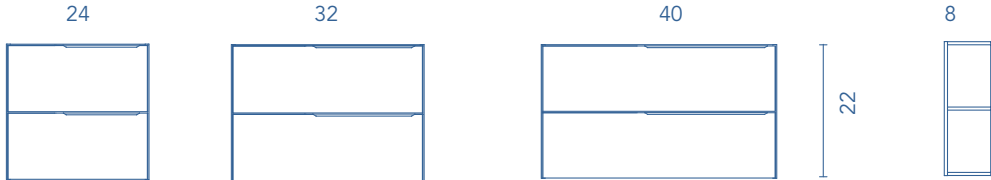

# MIO

Depth 18

## UNITS

1 Drawer

2 Drawer