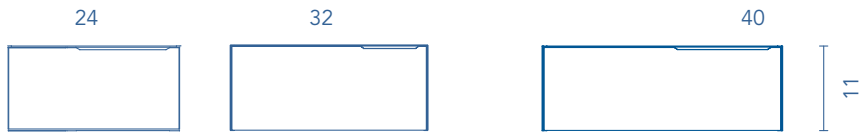

MIO

Depth 18

UNITS

1 Drawer