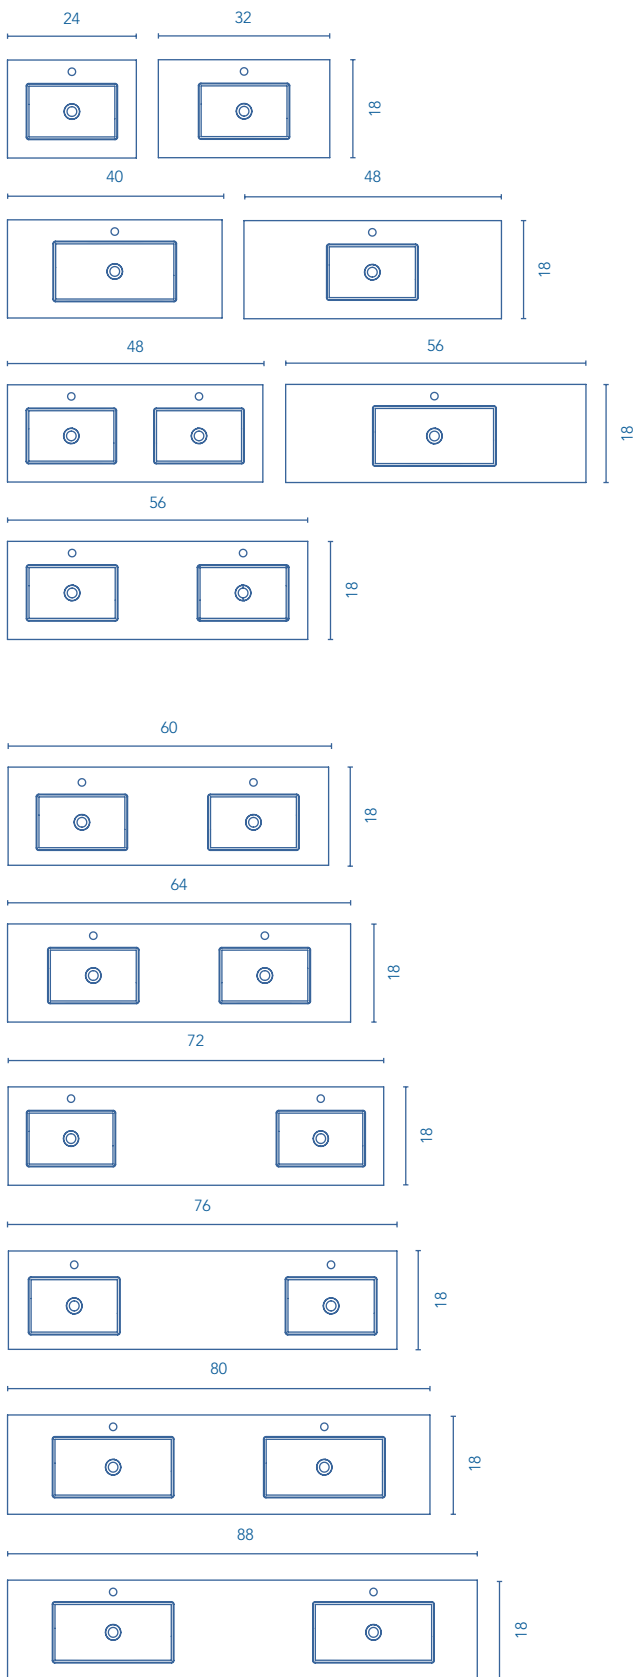

# SKY

### Sky sink      Thickness 1in

24	1 Bowl
32	1 Bowl
40	1 Bowl
48	1 Bowl
48	2 Bowls
56	1 Bowl
56	2 Bowls
60	2 Bowls
64	2 Bowls
72	2 Bowls
76	2 Bowls
80	2 Bowls
88	2 Bowls

Mineral cover sink  
Sink depth: 5 in