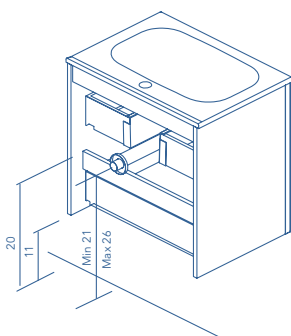

SIPHON PLACEMENT