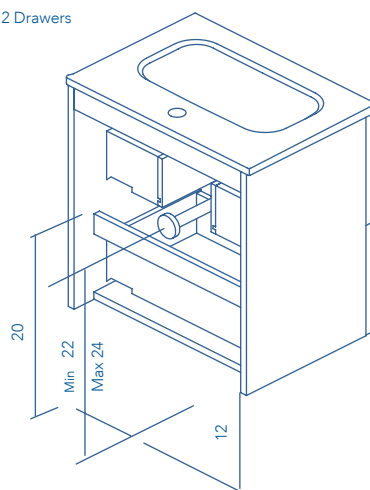

STREET

UNITS

Depth 14

TECHNICAL INFORMATION

- STRUCTURE: High gloss lacquered 5/8 in. board and melamine 5/8 in. board
- FRONT: High gloss lacquered 5/8 in. board and melamine 5/8 in. board
- HANDLE: Metallic bright chrome finish.
- HINGE: 105° opening, Ø 1 in. cap, easy assembly and soft closing system.
- DRAWER: Drawers made of grey plylaminated board with hidden full extraction runners with soft close system. Lower drawer useful space (widthxheightxdepth): 16x4 x10 in.
- MIRROR: Rear part with 2/3 in. board.
- WALL HANGING BRACKET: Hidden hanging brackets with direct assembling system, great resistance and depth regulation.
- SINK: Ceramic sink with 14 in. depth.
- PIPE DEPTH: Space behind drawer is 3 inches.

2 Drawers

FINISHES

SANDY GREY

TOFFEE WALNUT

WHITE

ANTHRACITE