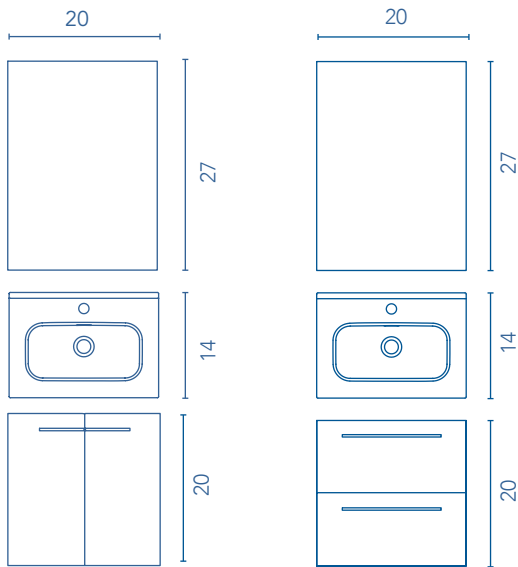

STREET

UNITS

Depth 14

TECHNICAL INFORMATION

- STRUCTURE: High gloss lacquered 5/8 in. board and melamine 5/8 in. board
- FRONT: High gloss lacquered 5/8 in. board and melamine 5/8 in. board
- HANDLE: Metallic bright chrome finish.
- HINGE: 105° opening, Ø 1 in. cap, easy assembly and soft closing system.
- DRAWER: Drawers made of grey plylaminated board with hidden full extraction runners with soft close system. Lower drawer useful space (widthxheightxdepth): 16x4 x10 in.
- MIRROR: Rear part with 2/3 in. board.
- WALL HANGING BRACKET: Hidden hanging brackets with direct assembling system, great resistance and depth regulation.
- SINK: Ceramic sink with 14 in. depth.
- PIPE DEPTH: Space behind drawer is 3 inches.