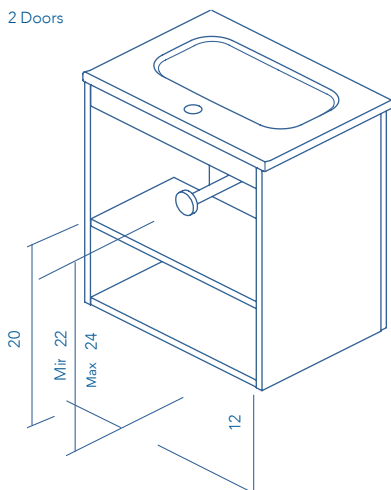

TECHNICAL INFORMATION

- STRUCTURE: High gloss lacquered 5/8 in. board and melamine 5/8 in. board
- FRONT: High gloss lacquered 5/8 in. board and melamine 5/8 in. board
- HANDLE: Metallic bright chrome finish.
- HINGE: 105° opening, Ø 1 in. cap, easy assembly and soft closing system.
- DRAWER: Drawers made of grey plylaminated board with hidden full extraction runners with soft close system. Lower drawer useful space (widthxheightxdepth): 16x4 x10 in.
- MIRROR: Rear part with 2/3 in. board.
- WALL HANGING BRACKET: Hidden hanging brackets with direct assembling system, great resistance and depth regulation.
- SINK: Ceramic sink with 14 in. depth.
- PIPE DEPTH: Space behind drawer is 3 inches.

2 Doors