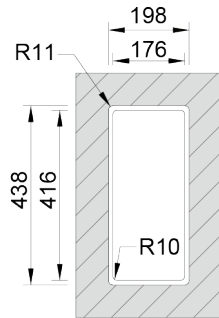

BOX LINE 16

Bowl with straight and minimalist lines, with 0mm radius, and a rounded valve.

FINISHINGS:

- Brushed

Technical Details

What you need to know

* Undermount - 20 mm edge

External Measure	196x436mm
Bowls Measure	160x400mm
Depth	150mm
Package	Individual Box
Cabinet Size	250mm

Cutout Sizes

Integrated Installation

Undermount Installation

Overmount Installation