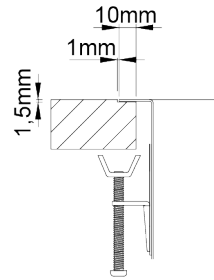

BOX LINE 16

Bowl with straight and minimalist lines, with 0mm radius, and a rounded valve.

FINISHINGS:

- Brushed

Technical Details

What you need to know

* Undermount - 20 mm edge

External Measure	196x436mm
Bowls Measure	160x400mm
Depth	150mm
Package	Individual Box
Cabinet Size	250mm

Cutout Sizes

Integrated Installation

Undermount Installation

Overmount Installation