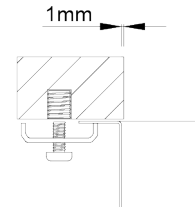

BOX LINE 16

Bowl with straight and minimalist lines, with 0mm radius, and a rounded valve.

FINISHINGS:

- Brushed

Technical Details

What you need to know

* Undermount - 20 mm edge

External Measure	196x436mm
Bowls Measure	160x400mm
Depth	150mm
Package	Individual Box
Cabinet Size	250mm

Cutout Sizes

Integrated Installation

Undermount Installation

Overmount Installation