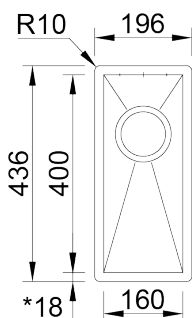

BOX LINE 16

Bowl with straight and minimalist lines, with 0mm radius, and a rounded valve.

FINISHINGS:

- Brushed

Technical Details

What you need to know

* Undermount - 20 mm edge

External Measure	196x436mm
Bowls Measure	160x400mm
Depth	150mm
Package	Individual Box
Cabinet Size	250mm

Cutout Sizes

Integrated Installation

Undermount Installation

Overmount Installation