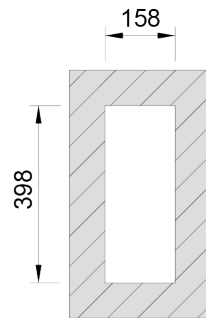

BOX LINE 16

Bowl with straight and minimalist lines, with 0mm radius, and a rounded valve.

FINISHINGS:

- Brushed

Technical Details

What you need to know

* Undermount - 20 mm edge

External Measure	196x436mm
Bowls Measure	160x400mm
Depth	150mm
Package	Individual Box
Cabinet Size	250mm

Cutout Sizes

Integrated Installation

Undermount Installation

Overmount Installation