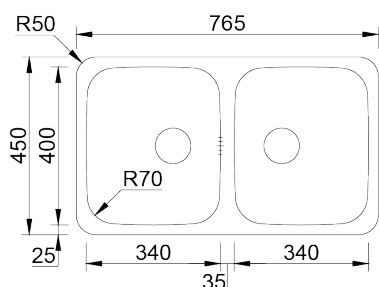

DUO 80

Sink with two bowls of 70mm radius for undermount installation.

**FINISHINGS:**

- Polished

Technical Details

What you need to know

External Measure	765x450mm
Bowls Measure	340x400/340x400mm
Depth	200mm
Package	Individual Box
Cabinet Size	800mm

Cutout Sizes

**Undermount
Installation**