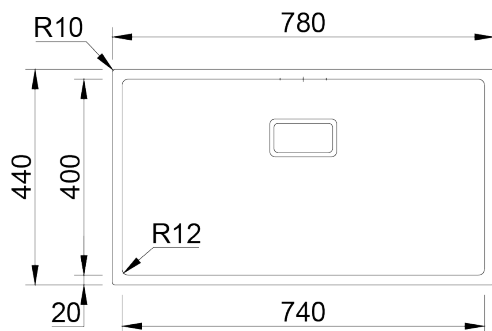

# BOX LUX 74

Bowl with straight lines and a minimalist design, 12mm radius, and the possibility of integrating a rounded or square valve.

**FINISHINGS:**

- Brushed

## Technical Details

What you need to know

External Measure	780x440mm
------------------	-----------

Bowls Measure	740x400mm
---------------	-----------

Depth	200mm
-------	-------

Package	Individual Box
---------	----------------

Cabinet Size	900mm
--------------	-------