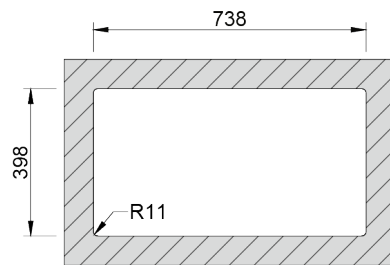

## Technical Details

What you need to know

External Measure	780x440mm
------------------	-----------

Bowls Measure	740x400mm
---------------	-----------

Depth	200mm
-------	-------

Package	Individual Box
---------	----------------

Cabinet Size	900mm
--------------	-------

# Cutout Sizes

**Integrated Installation**

**Undermount Installation**

**Overmount Installation**