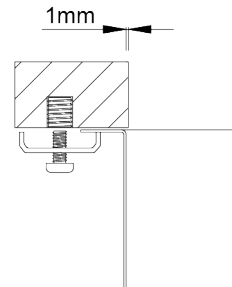

# BOX LUX 74

Bowl with straight lines and a minimalist design, 12mm radius, and the possibility of integrating a rounded or square valve.

**FINISHINGS:**

- Brushed

## Technical Details

What you need to know

External Measure	780x440mm
------------------	-----------

Bowls Measure	740x400mm
---------------	-----------

Depth	200mm
-------	-------

Package	Individual Box
---------	----------------

Cabinet Size	900mm
--------------	-------

# Cutout Sizes

**Integrated Installation**

**Undermount Installation**

**Overmount Installation**