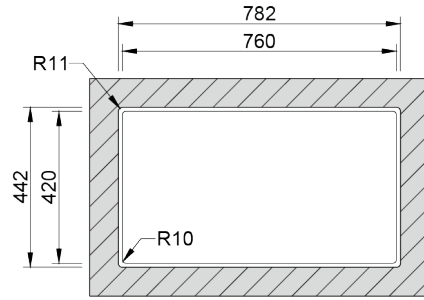

Cutout Sizes