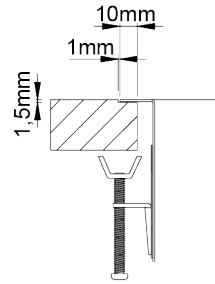

# BOX LUX 74

Bowl with straight lines and a minimalist design, 12mm radius, and the possibility of integrating a rounded or square valve.

**FINISHINGS:**

- Brushed

## Technical Details

What you need to know

External Measure	780x440mm
------------------	-----------

Bowls Measure	740x400mm
---------------	-----------

Depth	200mm
-------	-------

Package	Individual Box
---------	----------------

Cabinet Size	900mm
--------------	-------

# Cutout Sizes

**Integrated Installation**

**Undermount Installation**

**Overmount Installation**