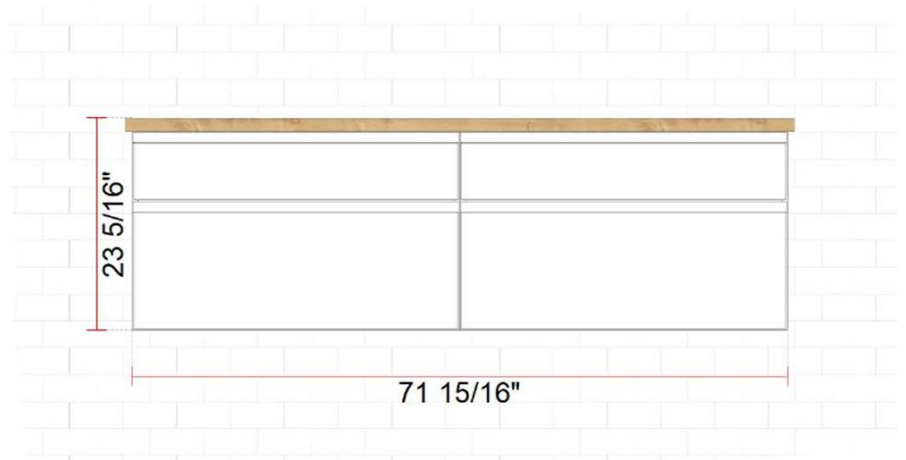

AURORA

Vanity base unit, 2 drawers, gola handle

DIMENSIONS

Length	35 7/16 Inches
Width	18 14/16 Inches
Height	21 13/16 Inches

COLOURS AND FINISHES

FEATURES

- Basin position: Central
- Closing and opening system: Soft close drawers
- Doors and drawers combination: 2 Drawers
- Furniture structure: Drawers
- Installation type: Wall-hung
- Material: MDF
- Modular
- Taphole configuration: No tapholes
- Washbasin type: Bowl / Overcountertop

## Aurora

A natural and elegant design with an organic feel. The Aurora collection adds the perfect touch of relaxation and wellness to any bathroom space.

AURORA

Vanity worktop

DIMENSIONS

Length 71 4/16 Inches  
Width 18 14/16 Inches  
Height 1 8/16 Inches