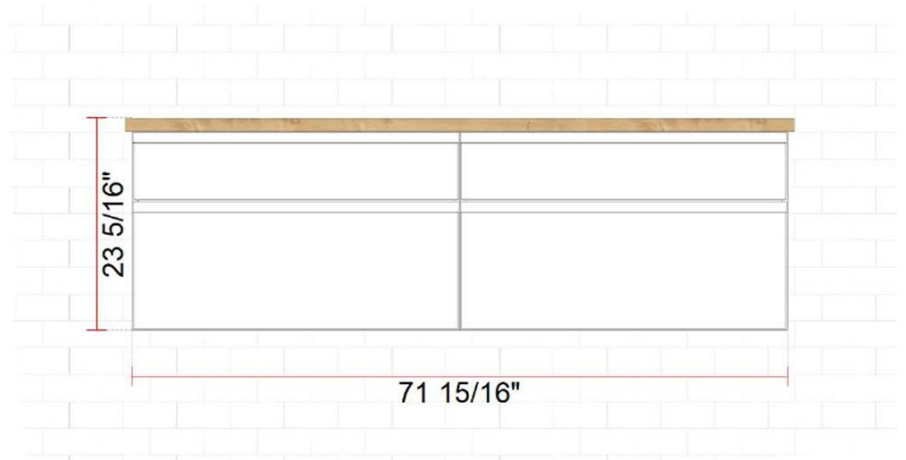

AURORA

Vanity base unit, 2 drawers, gola handle

DIMENSIONS

| | |
|--------|-----------------|
| Length | 35 7/16 Inches |
| Width | 18 14/16 Inches |
| Height | 21 13/16 Inches |

COLOURS AND FINISHES

FEATURES

- Basin position: Central
- Closing and opening system: Soft close drawers
- Doors and drawers combination: 2 Drawers
- Furniture structure: Drawers
- Installation type: Wall-hung
- Material: MDF
- Modular
- Taphole configuration: No tapholes
- Washbasin type: Bowl / Overcountertop

Aurora

A natural and elegant design with an organic feel. The Aurora collection adds the perfect touch of relaxation and wellness to any bathroom space.

AURORA

Vanity worktop

DIMENSIONS

Length 71 4/16 Inches
Width 18 14/16 Inches
Height 1 8/16 Inches