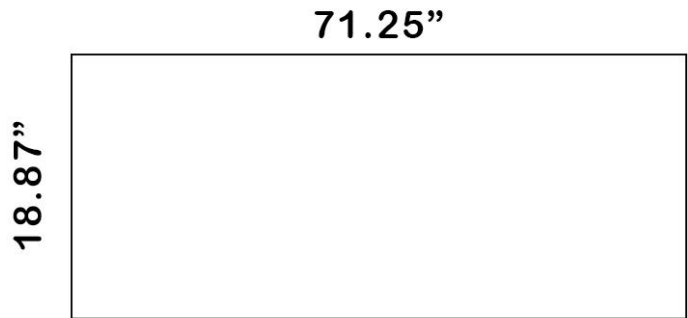

AURORA

Vanity base unit, 2 drawers, gola handle

DIMENSIONS

Length	35 7/16 Inches
Width	18 14/16 Inches
Height	21 13/16 Inches

COLOURS AND FINISHES

FEATURES

- Basin position: Central
- Closing and opening system: Soft close drawers
- Doors and drawers combination: 2 Drawers
- Furniture structure: Drawers
- Installation type: Wall-hung
- Material: MDF
- Modular
- Taphole configuration: No tapholes
- Washbasin type: Bowl / Overcountertop

Aurora

A natural and elegant design with an organic feel. The Aurora collection adds the perfect touch of relaxation and wellness to any bathroom space.

AURORA

Vanity worktop

DIMENSIONS

Length	71 4/16 Inches
Width	18 14/16 Inches
Height	1 8/16 Inches