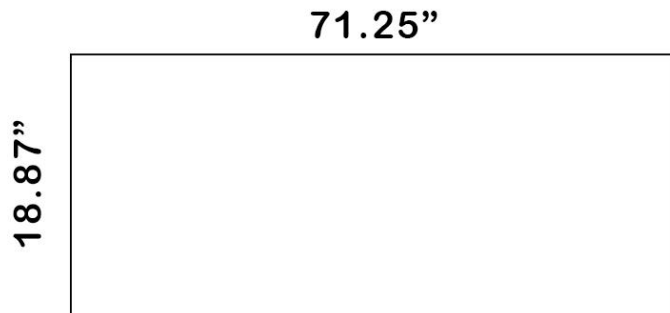

AURORA

Vanity worktop

DIMENSIONS

Length 71 4/16 Inches
Width 18 14/16 Inches
Height 1 8/16 Inches

COLOURS AND FINISHES

425 Artisan Oak

FEATURES

Basin position: Central