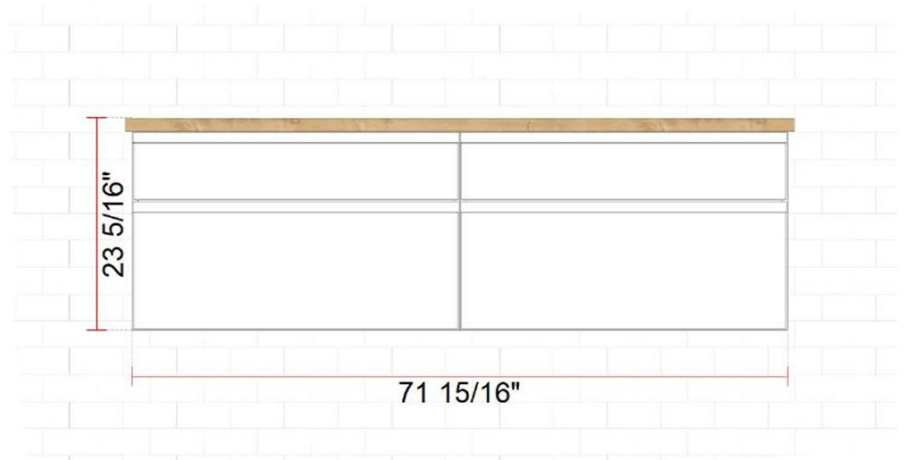

AURORA

Vanity base unit, 2 drawers, gola handle

DIMENSIONS

Length	35 7/16 Inches
Width	18 14/16 Inches
Height	21 13/16 Inches

COLOURS AND FINISHES

FEATURES

- Basin position: Central
- Closing and opening system: Soft close drawers
- Doors and drawers combination: 2 Drawers
- Furniture structure: Drawers
- Installation type: Wall-hung
- Material: MDF
- Modular
- Taphole configuration: No tapholes
- Washbasin type: Bowl / Overcountertop

Aurora

A natural and elegant design with an organic feel. The Aurora collection adds the perfect touch of relaxation and wellness to any bathroom space.

AURORA

Vanity worktop

DIMENSIONS

Length 71 4/16 Inches
Width 18 14/16 Inches
Height 1 8/16 Inches