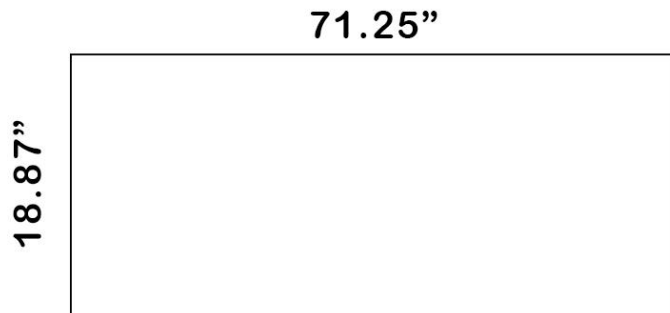

AURORA

Vanity worktop

DIMENSIONS

Length	71 4/16 Inches
Width	18 14/16 Inches
Height	1 8/16 Inches

COLOURS AND FINISHES

425 Artisan Oak

FEATURES

Basin position: Central