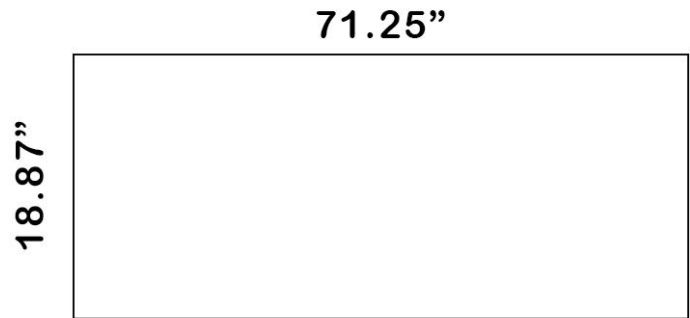

AURORA

Vanity base unit, 2 drawers, gola handle

DIMENSIONS

Length	35 7/16 Inches
Width	18 14/16 Inches
Height	21 13/16 Inches

COLOURS AND FINISHES

FEATURES

- Basin position: Central
- Closing and opening system: Soft close drawers
- Doors and drawers combination: 2 Drawers
- Furniture structure: Drawers
- Installation type: Wall-hung
- Material: MDF
- Modular
- Taphole configuration: No tapholes
- Washbasin type: Bowl / Overcountertop

Aurora

A natural and elegant design with an organic feel. The Aurora collection adds the perfect touch of relaxation and wellness to any bathroom space.

AURORA

Vanity worktop

DIMENSIONS

Length	71 4/16 Inches
Width	18 14/16 Inches
Height	1 8/16 Inches