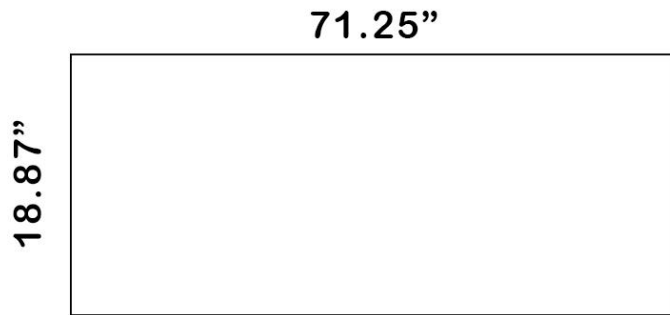

AURORA

Vanity worktop

DIMENSIONS

Length 71 4/16 Inches
Width 18 14/16 Inches
Height 1 8/16 Inches

COLOURS AND FINISHES

425 Artisan Oak

FEATURES

Basin position: Central