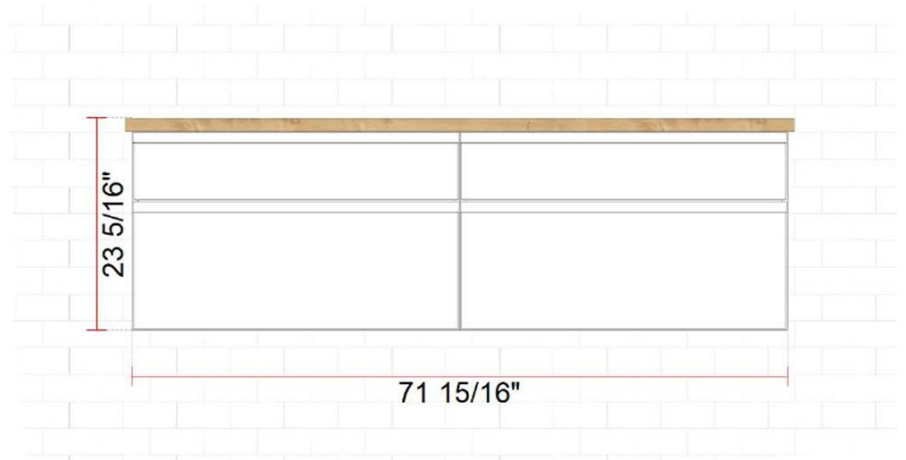

AURORA

Vanity base unit, 2 drawers, gola handle

DIMENSIONS

Length	35 7/16 Inches
Width	18 14/16 Inches
Height	21 13/16 Inches

COLOURS AND FINISHES

FEATURES

- Basin position: Central
- Closing and opening system: Soft close drawers
- Doors and drawers combination: 2 Drawers
- Furniture structure: Drawers
- Installation type: Wall-hung
- Material: MDF
- Modular
- Taphole configuration: No tapholes
- Washbasin type: Bowl / Overcountertop

Aurora

A natural and elegant design with an organic feel. The Aurora collection adds the perfect touch of relaxation and wellness to any bathroom space.

AURORA

Vanity worktop

DIMENSIONS

Length	71 4/16 Inches
Width	18 14/16 Inches
Height	1 8/16 Inches