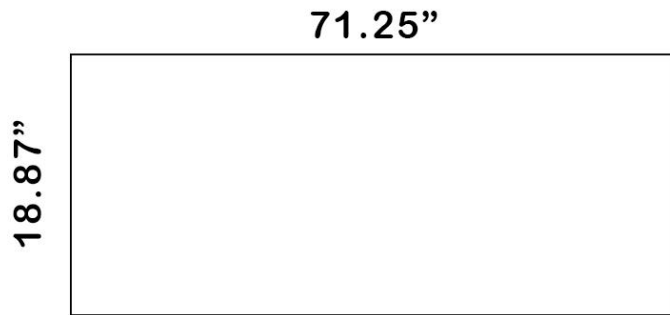

AURORA

Vanity worktop

DIMENSIONS

Length	71 4/16 Inches
Width	18 14/16 Inches
Height	1 8/16 Inches

COLOURS AND FINISHES

425 Artisan Oak

FEATURES

Basin position: Central