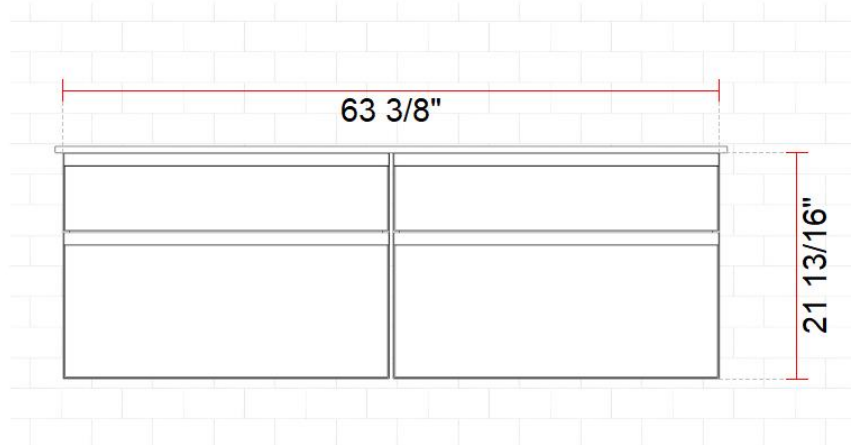

AURORA

Vanity base unit, 2 drawers, gola handle

DIMENSIONS

Length	31 8/16 Inches
Width	18 14/16 Inches
Height	21 13/16 Inches

COLOURS AND FINISHES

FEATURES

- Basin position: Central
- Closing and opening system: Soft close drawers
- Doors and drawers combination: 2 Drawers
- Furniture structure: Drawers
- Installation type: Wall-hung
- Material: MDF
- Modular
- Taphole configuration: No tapholes
- Washbasin type: Bowl / Overcountertop

Aurora

A natural and elegant design with an organic feel. The Aurora collection adds the perfect touch of relaxation and wellness to any bathroom space.

AURORA

Vanity worktop

DIMENSIONS

Length	63 6/16 Inches
Width	18 14/16 Inches
Height	1 8/16 Inches