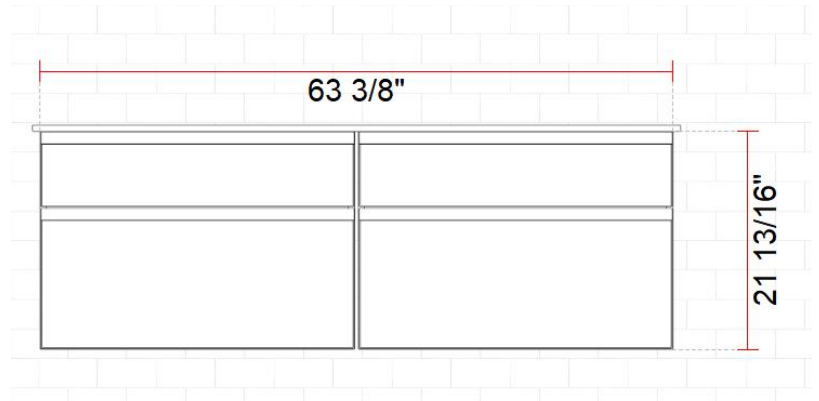

AURORA

Vanity base unit, 2 drawers, gola handle

DIMENSIONS

Length	31 8/16 Inches
Width	18 14/16 Inches
Height	21 13/16 Inches

COLOURS AND FINISHES

FEATURES

- Basin position: Central
- Closing and opening system: Soft close drawers
- Doors and drawers combination: 2 Drawers
- Furniture structure: Drawers
- Installation type: Wall-hung
- Material: MDF
- Modular
- Taphole configuration: No tapholes
- Washbasin type: Bowl / Overcountertop

Aurora

A natural and elegant design with an organic feel. The Aurora collection adds the perfect touch of relaxation and wellness to any bathroom space.

AURORA

Vanity worktop

DIMENSIONS

Length	63 6/16 Inches
Width	18 14/16 Inches
Height	1 8/16 Inches