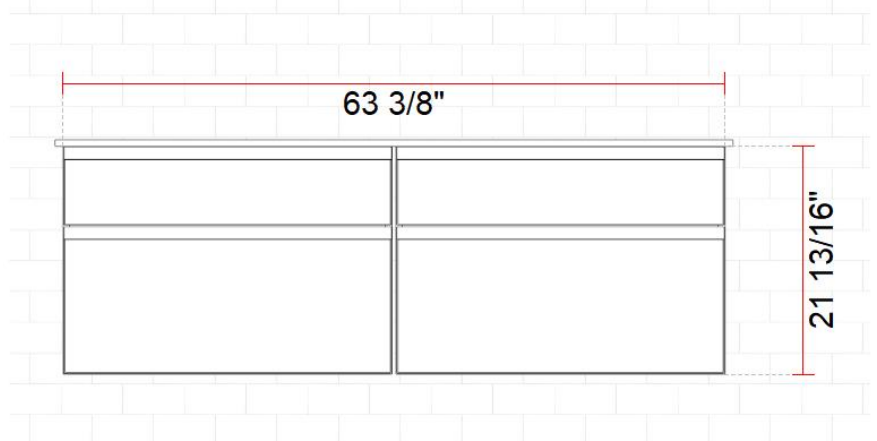

AURORA

Vanity base unit, 2 drawers, gola handle

DIMENSIONS

Length	31 8/16 Inches
Width	18 14/16 Inches
Height	21 13/16 Inches

COLOURS AND FINISHES

FEATURES

- Basin position: Central
- Closing and opening system: Soft close drawers
- Doors and drawers combination: 2 Drawers
- Furniture structure: Drawers
- Installation type: Wall-hung
- Material: MDF
- Modular
- Taphole configuration: No tapholes
- Washbasin type: Bowl / Overcountertop

Aurora

A natural and elegant design with an organic feel. The Aurora collection adds the perfect touch of relaxation and wellness to any bathroom space.

AURORA

Vanity worktop

DIMENSIONS

Length	63 6/16 Inches
Width	18 14/16 Inches
Height	1 8/16 Inches