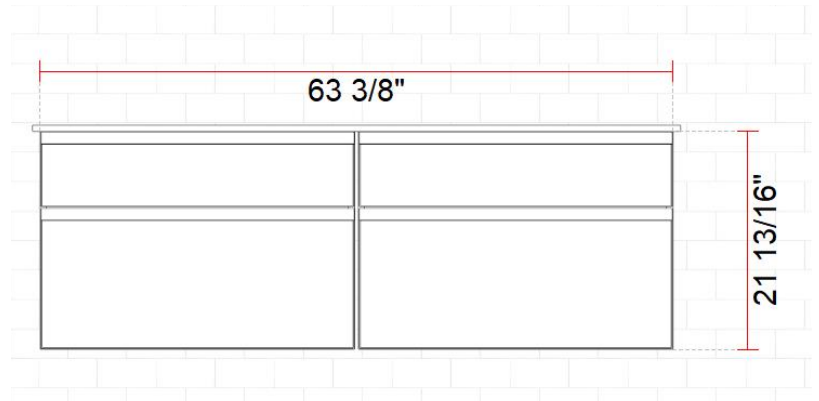

AURORA

Vanity base unit, 2 drawers, gola handle

DIMENSIONS

Length	31 8/16 Inches
Width	18 14/16 Inches
Height	21 13/16 Inches

COLOURS AND FINISHES

FEATURES

- Basin position: Central
- Closing and opening system: Soft close drawers
- Doors and drawers combination: 2 Drawers
- Furniture structure: Drawers
- Installation type: Wall-hung
- Material: MDF
- Modular
- Taphole configuration: No tapholes
- Washbasin type: Bowl / Overcountertop

## Aurora

A natural and elegant design with an organic feel. The Aurora collection adds the perfect touch of relaxation and wellness to any bathroom space.

AURORA

Vanity worktop

DIMENSIONS

Length	63 6/16 Inches
Width	18 14/16 Inches
Height	1 8/16 Inches