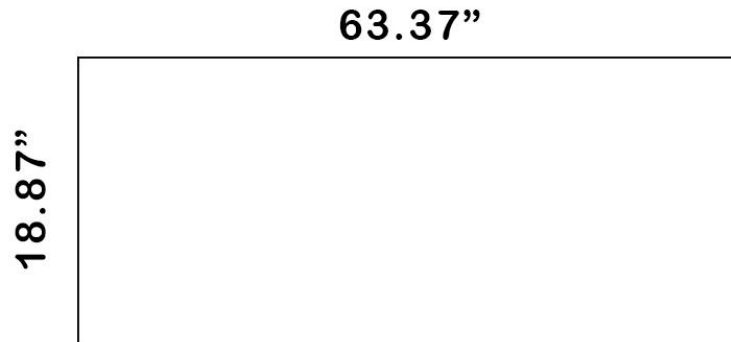

AURORA

Vanity worktop

DIMENSIONS

Length	63 6/16 Inches
Width	18 14/16 Inches
Height	1 8/16 Inches

COLOURS AND FINISHES

425 Artisan Oak

FEATURES

Basin position: Central