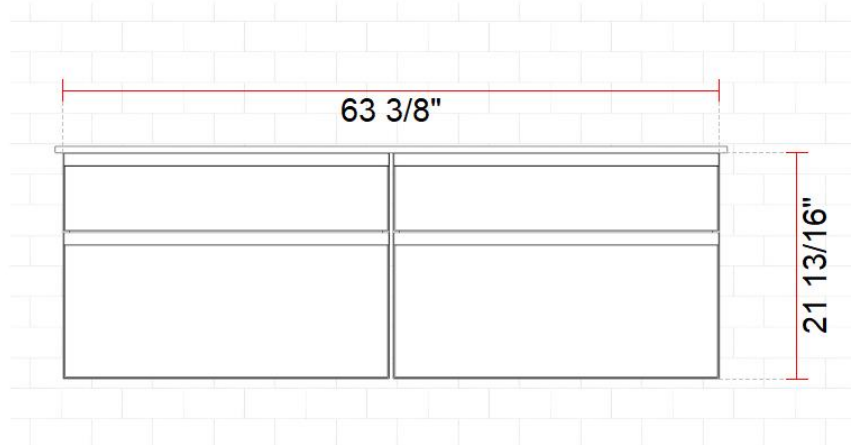

AURORA

Vanity base unit, 2 drawers, gola handle

DIMENSIONS

Length	31 8/16 Inches
Width	18 14/16 Inches
Height	21 13/16 Inches

COLOURS AND FINISHES

FEATURES

- Basin position: Central
- Closing and opening system: Soft close drawers
- Doors and drawers combination: 2 Drawers
- Furniture structure: Drawers
- Installation type: Wall-hung
- Material: MDF
- Modular
- Taphole configuration: No tapholes
- Washbasin type: Bowl / Overcountertop

## Aurora

A natural and elegant design with an organic feel. The Aurora collection adds the perfect touch of relaxation and wellness to any bathroom space.

AURORA

Vanity worktop

DIMENSIONS

Length	63 6/16 Inches
Width	18 14/16 Inches
Height	1 8/16 Inches