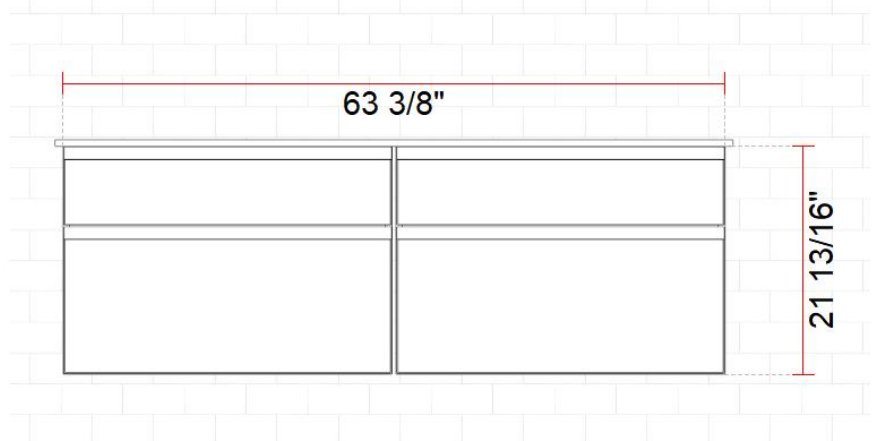

AURORA

Vanity base unit, 2 drawers, gola handle

DIMENSIONS

Length	31 8/16 Inches
Width	18 14/16 Inches
Height	21 13/16 Inches

COLOURS AND FINISHES

FEATURES

- Basin position: Central
- Closing and opening system: Soft close drawers
- Doors and drawers combination: 2 Drawers
- Furniture structure: Drawers
- Installation type: Wall-hung
- Material: MDF
- Modular
- Taphole configuration: No tapholes
- Washbasin type: Bowl / Overcountertop

## Aurora

A natural and elegant design with an organic feel. The Aurora collection adds the perfect touch of relaxation and wellness to any bathroom space.

AURORA

Vanity worktop

DIMENSIONS

Length	63 6/16 Inches
Width	18 14/16 Inches
Height	1 8/16 Inches