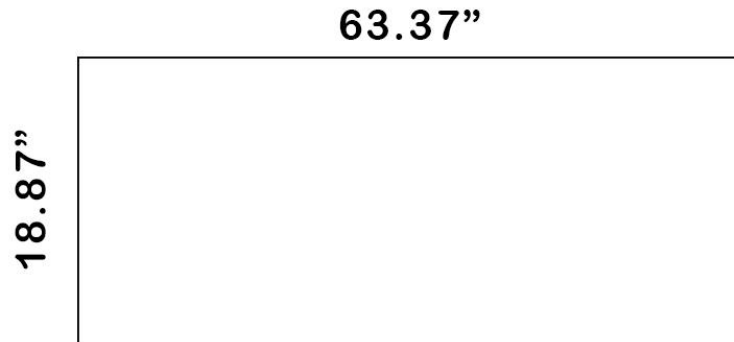

AURORA

Vanity worktop

DIMENSIONS

Length	63 6/16 Inches
Width	18 14/16 Inches
Height	1 8/16 Inches

COLOURS AND FINISHES

425 Artisan Oak

FEATURES

Basin position: Central