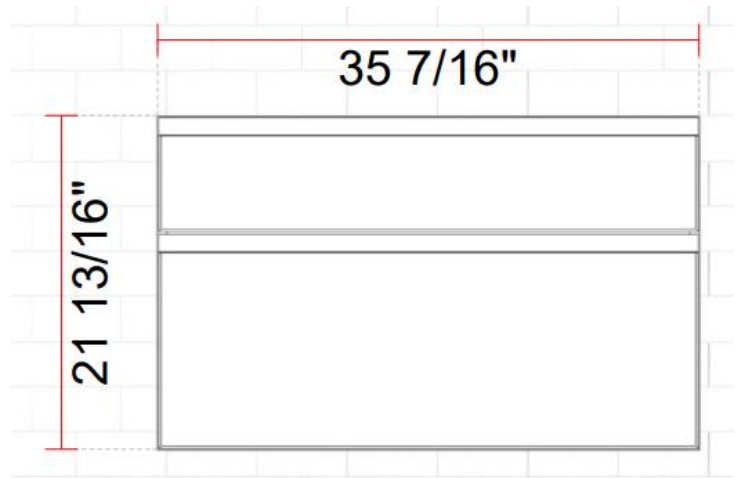

AURORA

Vanity base unit, 2 drawers, gola handle

DIMENSIONS

Length	35 7/16 Inches
Width	18 14/16 Inches
Height	21 13/16 Inches

COLOURS AND FINISHES

FEATURES

- Basin position: Central
- Closing and opening system: Soft close drawers
- Doors and drawers combination: 2 Drawers
- Furniture structure: Drawers
- Installation type: Wall-hung
- Material: MDF
- Modular
- Taphole configuration: No tapholes
- Washbasin type: Bowl / Overcountertop

## Aurora

A natural and elegant design with an organic feel. The Aurora collection adds the perfect touch of relaxation and wellness to any bathroom space.

AURORA

Vanity worktop

DIMENSIONS

Length 35 13/16 Inches  
Width 18 14/16 Inches  
Height 1 8/16 Inches