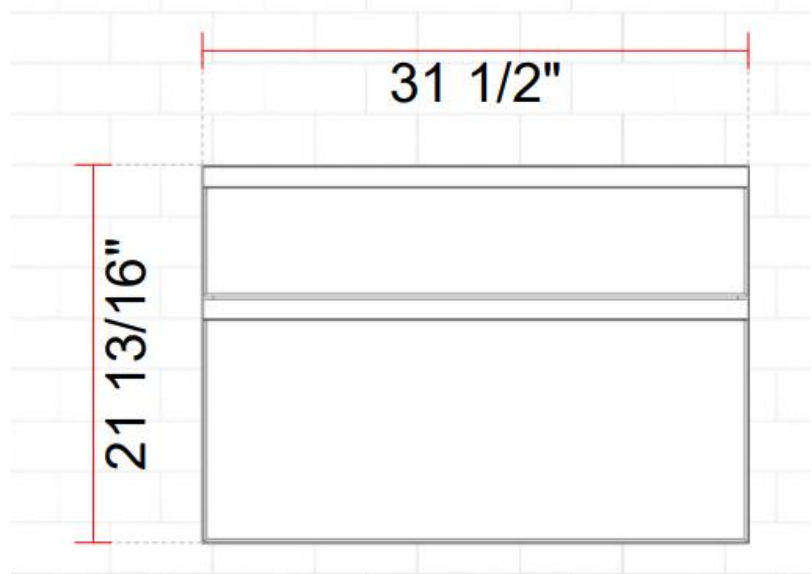

AURORA

Vanity base unit, 2 drawers, gola handle

DIMENSIONS

Length	31 8/16 Inches
Width	18 14/16 Inches
Height	21 13/16 Inches

COLOURS AND FINISHES

FEATURES

- Basin position: Central
- Closing and opening system: Soft close drawers
- Doors and drawers combination: 2 Drawers
- Furniture structure: Drawers
- Installation type: Wall-hung
- Material: MDF
- Modular
- Taphole configuration: No tapholes
- Washbasin type: Bowl / Overcountertop

Aurora

A natural and elegant design with an organic feel. The Aurora collection adds the perfect touch of relaxation and wellness to any bathroom space.

AURORA

Vanity worktop

DIMENSIONS

Length 31 14/16 Inches
Width 18 14/16 Inches
Height 1 8/16 Inches