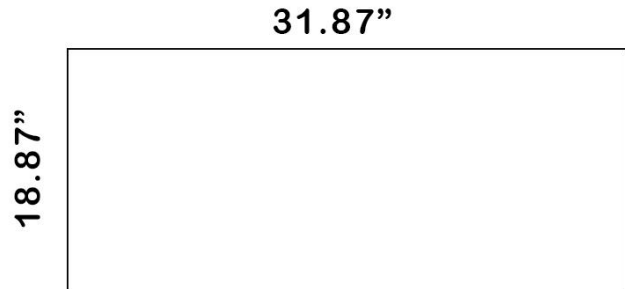

AURORA

Vanity worktop

DIMENSIONS

Length 31 14/16 Inches
Width 18 14/16 Inches
Height 1 8/16 Inches

COLOURS AND FINISHES

425 Artisan Oak

FEATURES

Basin position: Central