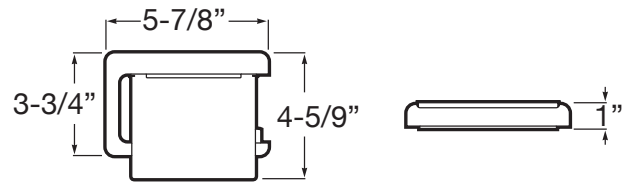

TEMPO

Toilet roll holder with cover

DIMENSIONS

Length	150 mm
Width	24 mm
Height	116 mm

COLOURS AND FINISHES

TECHNICAL DRAWINGS

FEATURES

- Fixing kit: Included
- Installation type: Wall-mounted
- Material: Metal
- Recommended for public spaces
- With cover