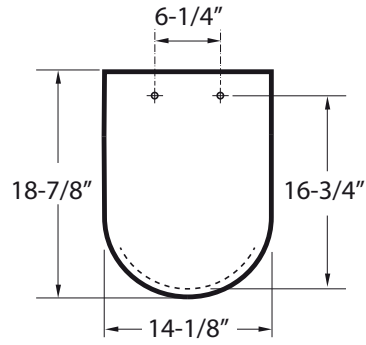

TECHNICAL DRAWINGS

FEATURES

EasyFix®

Hinges material: Chromed brass

Shape: Square

Suitable for: Toilet

Supralit®

Antibacterial material

EasyClean®

SoftClose® system