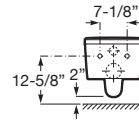

### INSTALLATION AND USER MANUALS

[Installation Handbook](#)

IN-WALL

PL1 DUAL - Dual flush actuator plate for concealed tank

DIMENSIONS

Length 250 mm  
Height 160 mm

COLOURS AND FINISHES

TECHNICAL DRAWINGS

### INSTALLATION AND USER MANUALS

[Installation Handbook](#)

INSPIRA

**SQUARE - Vitreous china Rimless wall-hung toilet with horizontal outlet**

DIMENSIONS

Length	370 mm
Width	560 mm
Height	440 mm

COLOURS AND FINISHES

TECHNICAL DRAWINGS

FEATURES

- Fixing kit: Included
- Flushing system: Washdown
- Installation type: Wall-hung
- Outlet type: Horizontal
- Rim type: Rimless
- Roca Rimless®
- Shape: Square

**COMPATIBLE WITH**