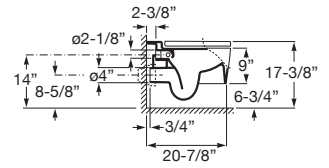

### INSTALLATION AND USER MANUALS

[Installation Handbook](#)

IN-WALL

PL1 DUAL - Dual flush actuator plate for concealed tank

DIMENSIONS

Length 250 mm  
Height 160 mm

COLOURS AND FINISHES

TECHNICAL DRAWINGS

### INSTALLATION AND USER MANUALS

[Installation Handbook](#)

INSPIRA

**SQUARE - Vitreous china Rimless wall-hung toilet with horizontal outlet**

DIMENSIONS

Length	370 mm
Width	560 mm
Height	440 mm

COLOURS AND FINISHES

TECHNICAL DRAWINGS

FEATURES

- Fixing kit: Included
- Flushing system: Washdown
- Installation type: Wall-hung
- Outlet type: Horizontal
- Rim type: Rimless
- Roca Rimless®
- Shape: Square

**COMPATIBLE WITH**