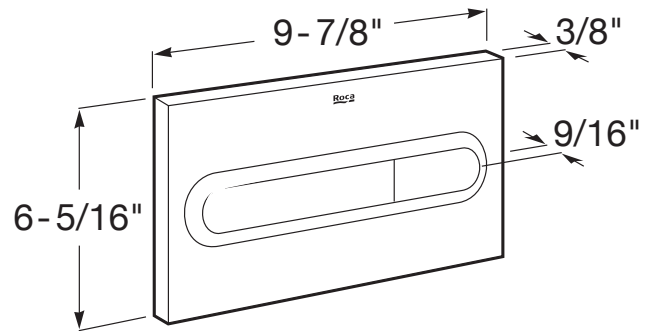

### INSTALLATION AND USER MANUALS

[Installation Handbook](#)

IN-WALL

PL1 DUAL - Dual flush actuator plate for concealed tank

DIMENSIONS

Length 250 mm  
Height 160 mm

COLOURS AND FINISHES

TECHNICAL DRAWINGS

### INSTALLATION AND USER MANUALS

[Installation Handbook](#)

INSPIRA

**SQUARE - Vitreous china Rimless wall-hung toilet with horizontal outlet**

DIMENSIONS

Length	370 mm
Width	560 mm
Height	440 mm

COLOURS AND FINISHES