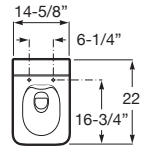

### INSTALLATION AND USER MANUALS

[Installation Handbook](#)

IN-WALL

PL1 DUAL - Dual flush actuator plate for concealed tank

DIMENSIONS

Length 250 mm  
Height 160 mm

COLOURS AND FINISHES

TECHNICAL DRAWINGS

### INSTALLATION AND USER MANUALS

[Installation Handbook](#)

INSPIRA

**SQUARE - Vitreous china Rimless wall-hung toilet with horizontal outlet**

DIMENSIONS

Length	370 mm
Width	560 mm
Height	440 mm

COLOURS AND FINISHES

TECHNICAL DRAWINGS

FEATURES

- Fixing kit: Included
- Flushing system: Washdown
- Installation type: Wall-hung
- Outlet type: Horizontal
- Rim type: Rimless
- Roca Rimless®
- Shape: Square

**COMPATIBLE WITH**