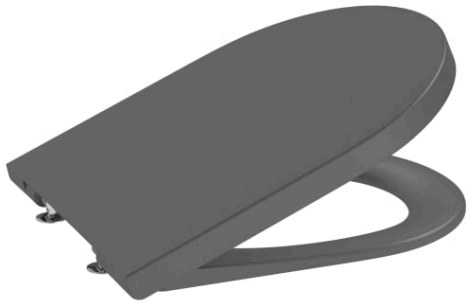

64 Onyx

TECHNICAL DRAWINGS

FEATURES

- Fixing kit: Included
- Flushing system: Washdown
- Installation type: Wall-hung
- Outlet type: Horizontal
- Rim type: Rimless
- Roca Rimless®
- Shape: Round

COMPATIBLE WITH

ROUND - Soft-closing
SUPRALIT® seat and cover
for toilet

801522..B

Inspira

Three shapes, multiple combinations, endless possibilities. This vitreous china collection, with 3 design lines - Round, Soft and Square - will bring life to bathroom spaces of any style.

INSPIRA

ROUND - Soft-closing SUPRALIT® seat and cover for toilet

TECHNICAL DRAWINGS

FEATURES

EasyFix®

Hinges material: Chromed brass

Quick release

Shape: Round