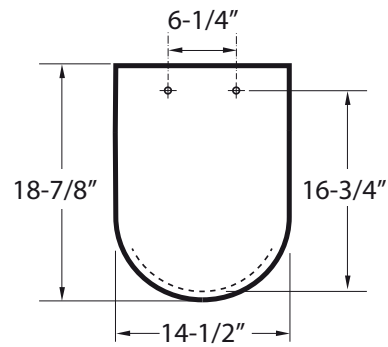

TECHNICAL DRAWINGS

FEATURES

EasyFix®

Hinges material: Chromed brass

Quick release

Shape: Round

Suitable for: Toilet

Supralit®

Antibacterial material

EasyClean®

SoftClose® system