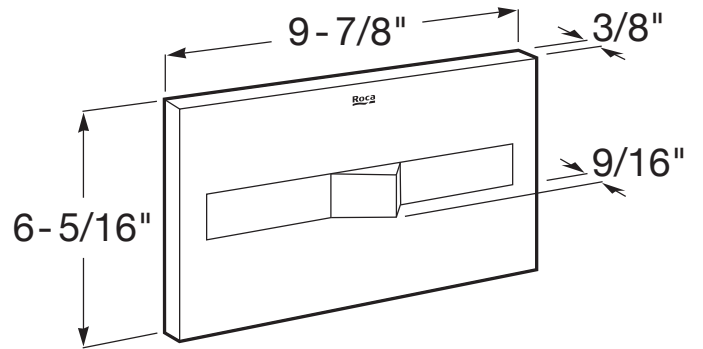

Systems that combine efficiency and technology to deliver the best performance.

INSTALLATION AND USER MANUALS

[Installation Handbook](#)

IN-WALL

PL2 DUAL - Dual flush actuator plate for concealed tank

DIMENSIONS

Length 250 mm
Height 160 mm

COLOURS AND FINISHES

TECHNICAL DRAWINGS

FEATURES

- Number of buttons: 2
- Recommended for public spaces

In-Wall

Systems that combine efficiency and technology to deliver the best performance.

INSTALLATION AND USER MANUALS

[Installation Handbook](#)

INSPIRA

ROUND - Vitreous china Rimless wall-hung toilet with horizontal outlet

DIMENSIONS

Length	370 mm
Width	560 mm
Height	440 mm

COLOURS AND FINISHES