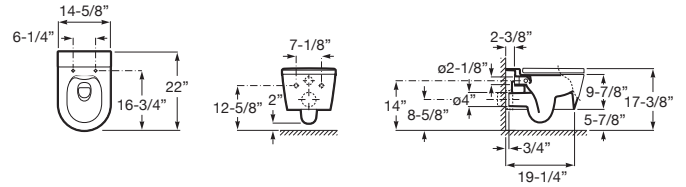

Length 250 mm
Height 160 mm

COLOURS AND FINISHES

TECHNICAL DRAWINGS

FEATURES

- Number of buttons: 2
- Recommended for public spaces

In-Wall

Systems that combine efficiency and technology to deliver the best performance.

INSTALLATION AND USER MANUALS

[Installation Handbook](#)

INSPIRA

ROUND - Vitreous china Rimless wall-hung toilet with horizontal outlet

DIMENSIONS

Length	370 mm
Width	560 mm
Height	440 mm

COLOURS AND FINISHES

64 Onyx

TECHNICAL DRAWINGS

FEATURES

- Fixing kit: Included
- Flushing system: Washdown
- Installation type: Wall-hung
- Outlet type: Horizontal
- Rim type: Rimless
- Roca Rimless®
- Shape: Round

COMPATIBLE WITH