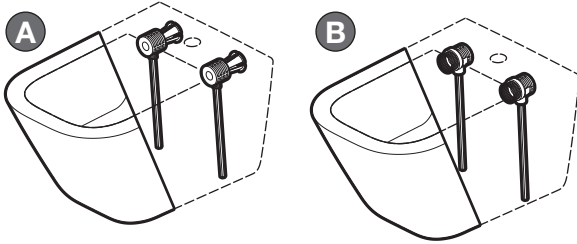

PL2 DUAL

HIDDEN FIXATION WC

A

B

	L [mm]	Ref.
A	208	AV0027200R
	178	AV0035800R
	143	AV0030800R

	L	Ref.
B	208	AV0034800R
	143	AV0034900R

HIDDEN FIXATION BIDET

L [mm]	Ref.
208	AV0027200R
178	AV0035800R
143	AV0030800R

L	Ref.
208	AV0034800R
143	AV0034900R