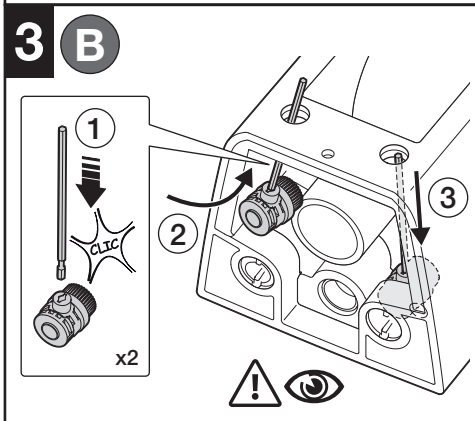

PL2 DUAL

HIDDEN FIXATION WC

A

B

	L [mm]	Ref.
A	208	AV0027200R
	178	AV0035800R
	143	AV0030800R

	L	Ref.
B	208	AV0034800R
	143	AV0034900R

HIDDEN FIXATION BIDET

L [mm]	Ref.
208	AV0027200R
178	AV0035800R
143	AV0030800R

L	Ref.
208	AV0034800R
143	AV0034900R