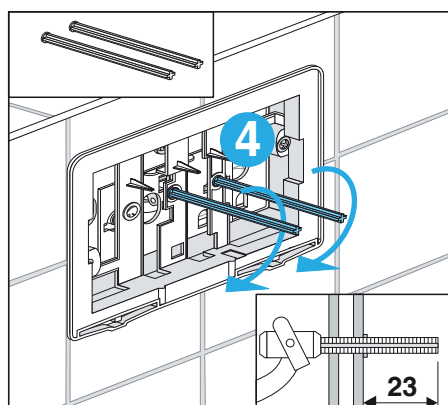

PL2 DUAL

HIDDEN FIXATION WC

A

B

	L [mm]	Ref.
A	208	AV0027200R
	178	AV0035800R
	143	AV0030800R

	L	Ref.
B	208	AV0034800R
	143	AV0034900R

HIDDEN FIXATION BIDET

L [mm]	Ref.
208	AV0027200R
178	AV0035800R
143	AV0030800R

L	Ref.
208	AV0034800R
143	AV0034900R