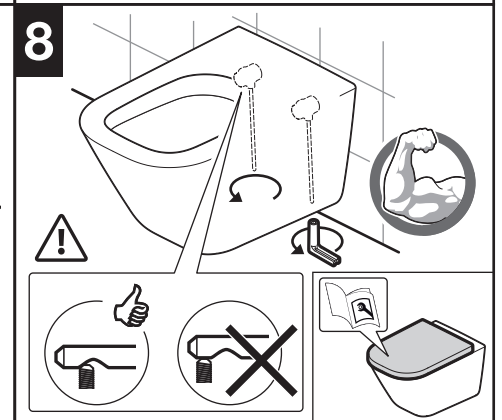

PL2 DUAL

HIDDEN FIXATION WC

A

B

	L [mm]	Ref.
A	208	AV0027200R
	178	AV0035800R
	143	AV0030800R

	L	Ref.
B	208	AV0034800R
	143	AV0034900R

HIDDEN FIXATION BIDET

L [mm]	Ref.
208	AV0027200R
178	AV0035800R
143	AV0030800R