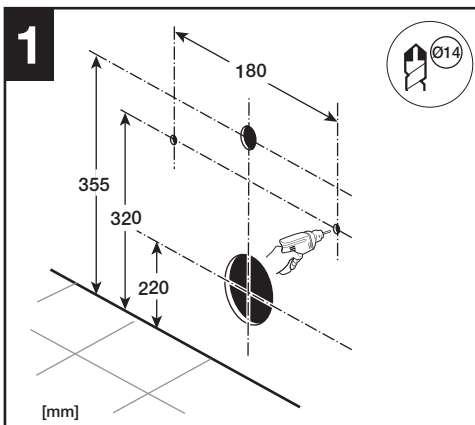

PL2 DUAL

HIDDEN FIXATION WC

A

B

	L [mm]	Ref.
A	208	AV0027200R
	178	AV0035800R
	143	AV0030800R

	L	Ref.
B	208	AV0034800R
	143	AV0034900R

HIDDEN FIXATION BIDET

L [mm]	Ref.
208	AV0027200R
178	AV0035800R
143	AV0030800R

L	Ref.
208	AV0034800R
143	AV0034900R