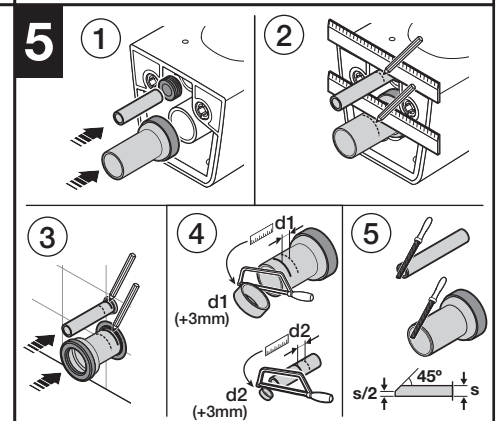

PL2 DUAL

HIDDEN FIXATION WC

A

B

	L [mm]	Ref.
A	208	AV0027200R
	178	AV0035800R
	143	AV0030800R

	L	Ref.
B	208	AV0034800R
	143	AV0034900R

HIDDEN FIXATION BIDET

L [mm]	Ref.
208	AV0027200R
178	AV0035800R
143	AV0030800R

L	Ref.
208	AV0034800R
143	AV0034900R