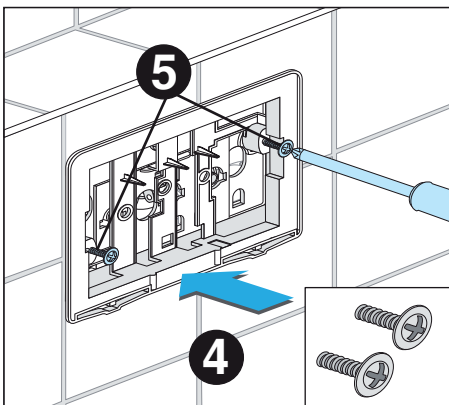

PL2 DUAL

HIDDEN FIXATION WC

A

B

	L [mm]	Ref.
A	208	AV0027200R
	178	AV0035800R
	143	AV0030800R

	L	Ref.
B	208	AV0034800R
	143	AV0034900R

HIDDEN FIXATION BIDET

L [mm]	Ref.
208	AV0027200R
178	AV0035800R
143	AV0030800R

L	Ref.
208	AV0034800R
143	AV0034900R