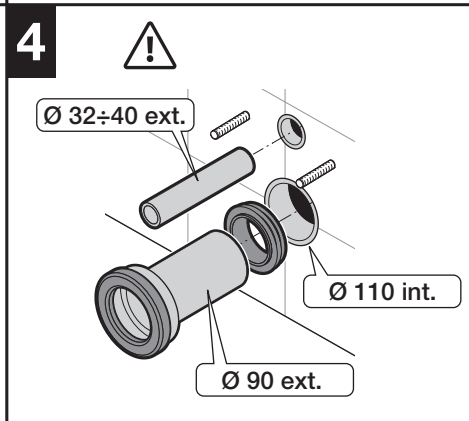

PL2 DUAL

HIDDEN FIXATION WC

A

B

	L [mm]	Ref.
A	208	AV0027200R
	178	AV0035800R
	143	AV0030800R

	L	Ref.
B	208	AV0034800R
	143	AV0034900R

HIDDEN FIXATION BIDET

L [mm]	Ref.
208	AV0027200R
178	AV0035800R
143	AV0030800R

L	Ref.
208	AV0034800R
143	AV0034900R