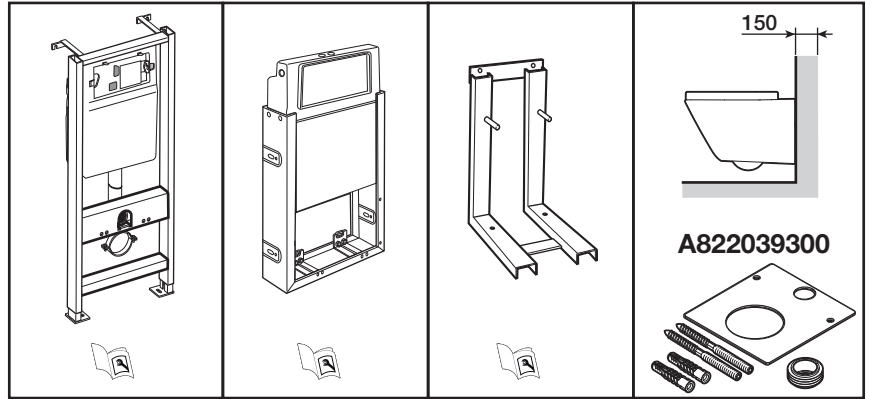

PL2 DUAL

HIDDEN FIXATION WC

A

B

	L [mm]	Ref.
A	208	AV0027200R
	178	AV0035800R
	143	AV0030800R

	L	Ref.
B	208	AV0034800R
	143	AV0034900R

HIDDEN FIXATION BIDET

L [mm]	Ref.
208	AV0027200R
178	AV0035800R
143	AV0030800R

L	Ref.
208	AV0034800R
143	AV0034900R