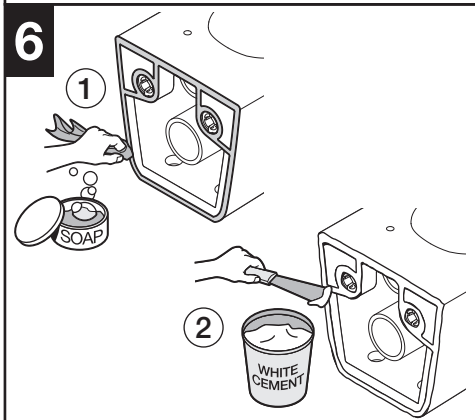

PL2 DUAL

HIDDEN FIXATION WC

A

B

	L [mm]	Ref.
A	208	AV0027200R
	178	AV0035800R
	143	AV0030800R

	L	Ref.
B	208	AV0034800R
	143	AV0034900R

HIDDEN FIXATION BIDET

L [mm]	Ref.
208	AV0027200R
178	AV0035800R
143	AV0030800R