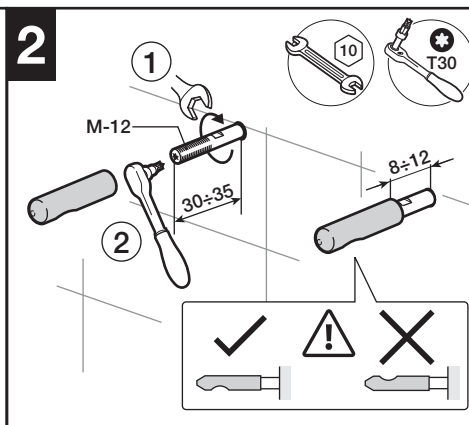

PL2 DUAL

HIDDEN FIXATION WC

A

B

	L [mm]	Ref.
A	208	AV0027200R
	178	AV0035800R
	143	AV0030800R

	L	Ref.
B	208	AV0034800R
	143	AV0034900R

HIDDEN FIXATION BIDET

L [mm]	Ref.
208	AV0027200R
178	AV0035800R
143	AV0030800R

L	Ref.
208	AV0034800R
143	AV0034900R