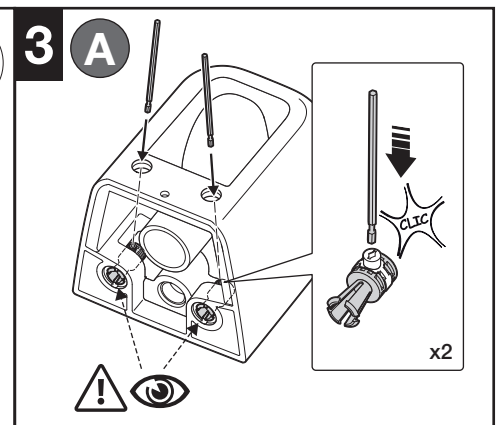

PL2 DUAL

HIDDEN FIXATION WC

A

B

	L [mm]	Ref.
A	208	AV0027200R
	178	AV0035800R
	143	AV0030800R

	L	Ref.
B	208	AV0034800R
	143	AV0034900R

HIDDEN FIXATION BIDET

L [mm]	Ref.
208	AV0027200R
178	AV0035800R
143	AV0030800R

L	Ref.
208	AV0034800R
143	AV0034900R