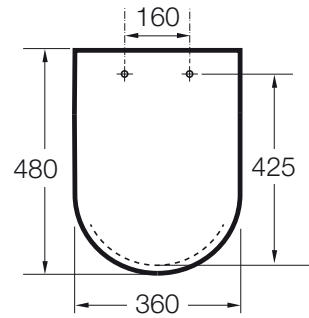

TECHNICAL DRAWINGS

FEATURES

EasyFix®

Hinge material: Chrome-plated brass

Shape: Square

Suitable for: WC

Supralit®

Antibacterial material

EasyClean®

Soft close system