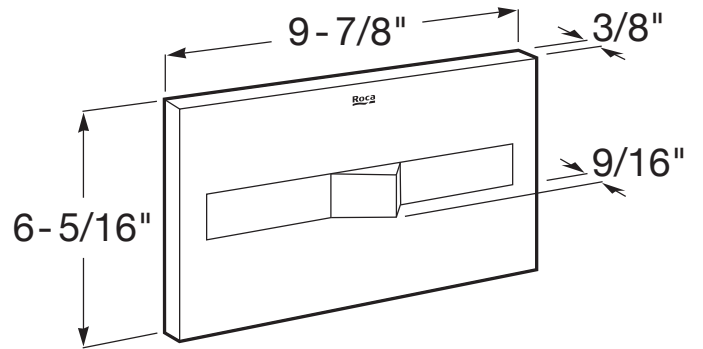

### INSTALLATION AND USER MANUALS

[Installation Handbook](#)

IN-WALL

PL2 DUAL - Dual flush actuator plate for concealed tank

DIMENSIONS

Length 250 mm  
Height 160 mm

COLOURS AND FINISHES

TECHNICAL DRAWINGS

### INSTALLATION AND USER MANUALS

[Installation manual](#)

INSPIRA

SQUARE - Vitreous china Rimless wall-hung WC with horizontal outlet

DIMENSIONS

Length	370 mm
Width	560 mm
Height	440 mm

COLOURS AND FINISHES