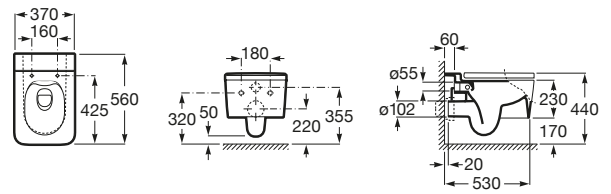

### INSTALLATION AND USER MANUALS

[Installation manual](#)

INSPIRA

SQUARE - Vitreous china Rimless wall-hung WC with horizontal outlet

DIMENSIONS

Length	370 mm
Width	560 mm
Height	440 mm

COLOURS AND FINISHES

TECHNICAL DRAWINGS

FEATURES

- Fixing kit: Included
- Flushing system: Washdown
- Installation type: Wall-hung
- Outlet type: Horizontal
- Rim type:
- Roca Rimless®
- Roca Rimless®
- Shape: Square