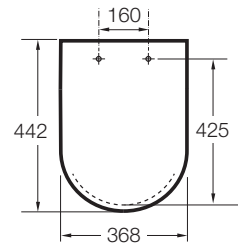

TECHNICAL DRAWINGS

FEATURES

EasyFix®

Hinges material: Chromed brass

Publication Status

Quick release

Shape: Round

Suitable for: Toilet

Supralit®

Antibacterial material

EasyClean®

SoftClose® system