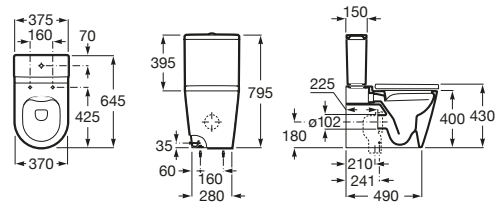

INSPIRA

Dual flush 4,5/3L WC cistern with bottom inlet

DIMENSIONS

Length 376 mm.

Width 150 mm.

Height 360 mm.

COLOURS AND FINISHES

62 Matt White

COMPATIBLE WITH

**ROUND - Back to wall
vitreous china close-coupled
Rimless WC with dual outlet**

342526..0

Inspira

Three shapes, multiple combinations, ample possibilities. This vitreous china and furniture collection, with 3 design lines - Round (round), Soft (with soft angles) and Square (square)-, which can be perfectly combined, will bring life to bathroom spaces in any style.

INSTALLATION AND USER MANUALS

[Installation manual](#)

INSPIRA

ROUND - Back to wall vitreous china close-coupled Rimless toilet with dual outlet

DIMENSIONS

Length	375 mm
Width	645 mm
Height	795 mm

COLOURS AND FINISHES

TECHNICAL DRAWINGS

FEATURES

- Back to wall
- Elbow included
- Fixing kit: Included
- Flushing system: Washdown
- Installation type: Floorstanding
- Outlet type: Dual (vario)
- Publication Status
- Rim type: Closed
- Roca Rimless®
- Shape: Round
- Weight (Kg): 37