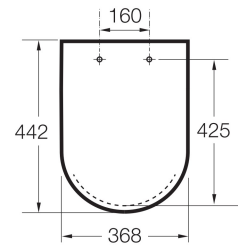

FEATURES

Hinges material: Chromed brass

Quick release

Shape: Round

Suitable for: Toilet

Supralit®

EasyClean®

SoftClose® system