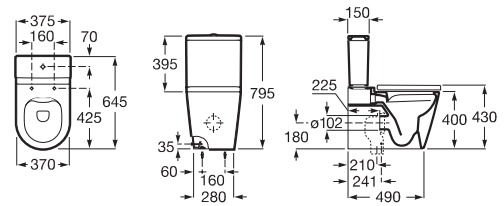

TECHNICAL DRAWINGS

FEATURES

Back to wall

Elbow included

Fixing kit: Included

Flushing system: Washdown

Installation type: Floorstanding

Outlet type: Dual (vario)

Rimless

Shape: Round

Weight (Kg): 37