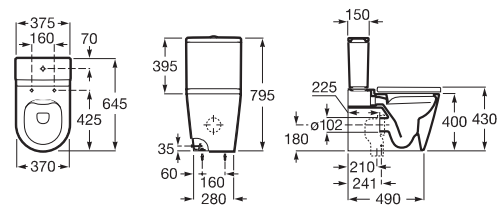

TECHNICAL DRAWINGS

FEATURES

Back to wall

Elbow included

Fixing kit: Included

Flushing system: Washdown

Installation type: Floorstanding

Outlet type: Dual (vario)

Rimless

Shape: Round

Weight (Kg): 37