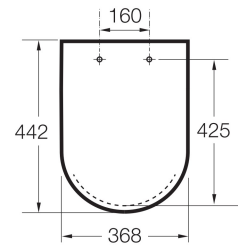

TECHNICAL DRAWINGS

FEATURES

Hinges material: Chromed brass

Quick release

Shape: Round

Suitable for: Toilet

Supralit®

EasyClean®

SoftClose® system