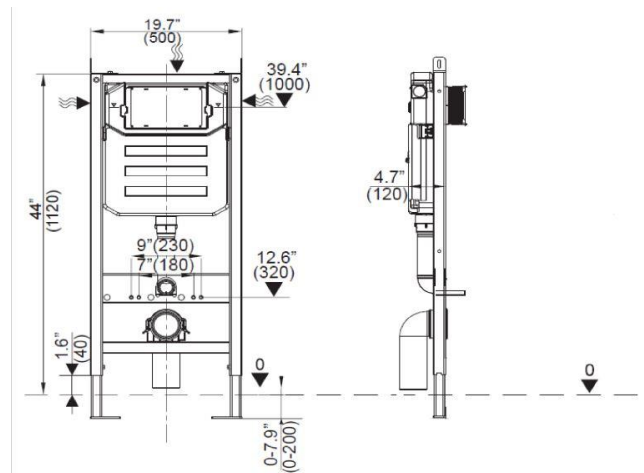

IN-WALL

DUPLO WC AMERICA- Concealed cistern with structure for WC

TECHNICAL DRAWINGS

FEATURES

- Elbow connection: DN90 (90 mm)
- Rated Flush Volume: 1.28 GPF
- Minimum fixation depth (INCH): 5"
- Operating panel position: Frontal
- Suitable for: Wall-hung WC

IN-WALL

PL2 DUAL - Dual flush actuator plate for concealed tank

DIMENSIONS

Length 250 mm
Height 160 mm

COLOURS AND FINISHES

TECHNICAL DRAWINGS

FEATURES

- Number of buttons: 2
- Recommended for public spaces

SQUARE - Vitreous china Rimless wall-hung WC with horizontal outlet

Fixing kit: Included
 Flushing system: Washdown
 Installation type: Wall-hung
 Outlet type: Horizontal
 Rimless
 Shape: Square

Colours and finishes

How to obtain the reference number
 Replace the “..” with the desired finish code from the list below

	00 White
	62 Matt White
	63 Pearl
	64 Onyx
	65 Beige
	66 Coffee

Dimensions

Length: 370 mm.
 Width: 560 mm.
 Height: 440 mm.