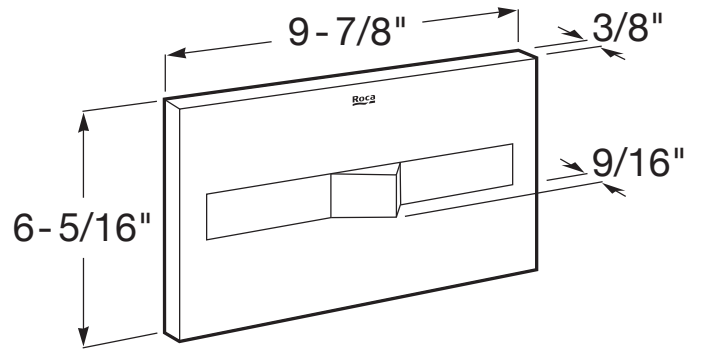

IN-WALL

DUPLO WC AMERICA- Concealed cistern with structure for WC

TECHNICAL DRAWINGS

FEATURES

- Elbow connection: DN90 (90 mm)
- Rated Flush Volume: 1.28 GPF
- Minimum fixation depth (INCH): 5"
- Operating panel position: Frontal
- Suitable for: Wall-hung WC

IN-WALL

PL2 DUAL - Dual flush actuator plate for concealed tank

DIMENSIONS

Length 250 mm
Height 160 mm

COLOURS AND FINISHES

TECHNICAL DRAWINGS

FEATURES

- Number of buttons: 2
- Recommended for public spaces

In-Wall

Systems that combine efficiency and technology to deliver the best performance.

INSTALLATION AND USER MANUALS

[Installation Handbook](#)

Inspira

Three shapes, multiple combinations, ample possibilities. This vitreous china and furniture collection, with 3 design lines -Round (round), Soft (with soft angles) and Square (square)-, which can be perfectly combined, will bring life to bathroom spaces in any style.

How to obtain the reference number
 Replace the “..” with the desired finish code from the list below

	00 White
	62 Matt White
	63 Pearl
	64 Onyx
	65 Beige
	66 Coffee

Dimensions

Length: 370 mm.
 Width: 560 mm.
 Height: 440 mm.