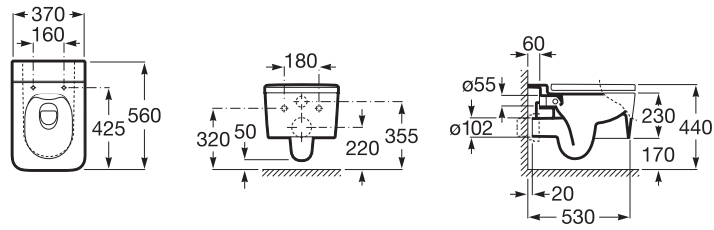

Inspira

Technical drawings