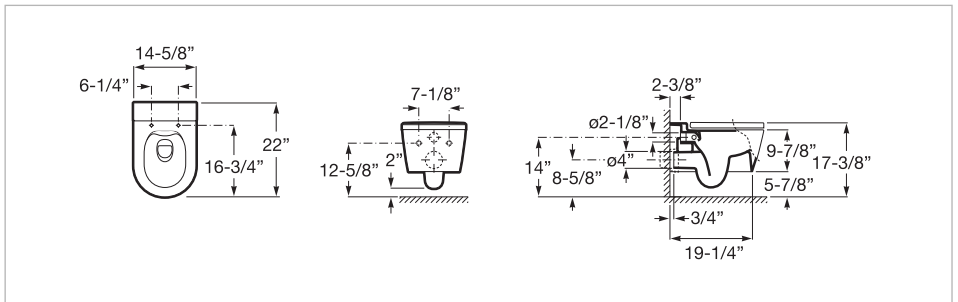

Inspira

Three shapes, multiple combinations, ample possibilities. This vitreous china and furniture collection, with 3 design lines -Round (round), Soft (with soft angles) and Square (square)-, which can be perfectly combined, will bring life to bathroom spaces in any style.

ROUND - Vitreous china Rimless wall-hung toilet with horizontal outlet

Fixing kit: Included
Flushing system: Washdown
Installation type: Wall-hung
Outlet type: Horizontal
Rimless
Shape: Round

Colours and finishes

How to obtain the reference number
Replace the “..” with the desired finish code from the list below

- 00 White
- 62 Matt White
- 64 Onyx

Dimensions

Length: 370 mm.
Width: 560 mm.
Height: 440 mm.

Compatible with

801522..B ROUND - Soft-closing SUPRALIT® seat and cover for toilet

Technical drawings