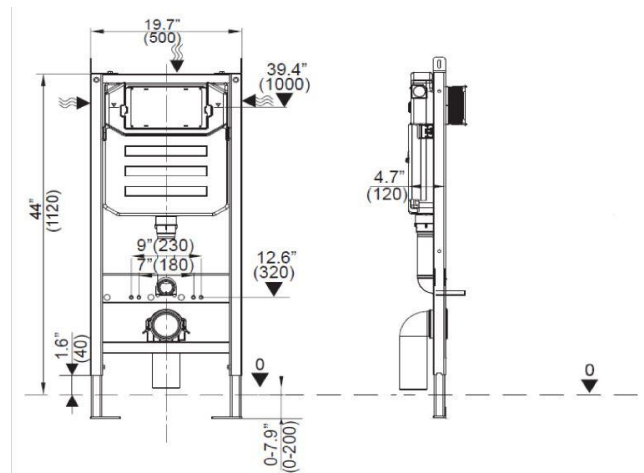

IN-WALL

DUPLO WC AMERICA- Concealed cistern with structure for WC

TECHNICAL DRAWINGS

FEATURES

- Elbow connection: DN90 (90 mm)
- Rated Flush Volume: 1.28 GPF
- Minimum fixation depth (INCH): 5"
- Operating panel position: Frontal
- Suitable for: Wall-hung WC

IN-WALL**PL7 DUAL - Dual flush operating plate for concealed cistern****DIMENSIONS**

Length 250 mm.

Height 160 mm.

COLOURS AND FINISHES

7 Matt White

**FEATURES**

Number of buttons: 2

TECHNICAL DRAWINGS

Duplo WC L with AG valve (under window) 820mm high concealed cistern and frame for wall-hung WCs

890121010

DUPLO WC SMART with AG valve

890090800

BASIC CISTERN - Concealed cistern without frame for WC

890090200

How to obtain the reference number
 Replace the “..” with the desired finish code from the list below

-  00 White
-  62 Matt White
-  64 Onyx

Dimensions

Length: 370 mm.
 Width: 560 mm.
 Height: 440 mm.

Compatible with