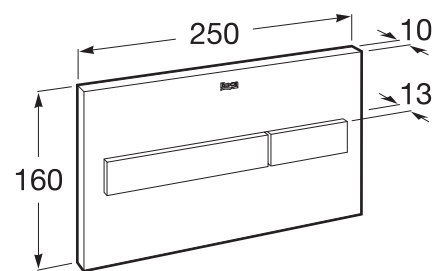

IN-WALL

DUPLO WC AMERICA- Concealed cistern with structure for WC

TECHNICAL DRAWINGS

FEATURES

- Elbow connection: DN90 (90 mm)
- Rated Flush Volume: 1.28 GPF
- Minimum fixation depth (INCH): 5"
- Operating panel position: Frontal
- Suitable for: Wall-hung WC

IN-WALL**PL7 DUAL - Dual flush operating plate for concealed cistern****DIMENSIONS**

Length 250 mm.

Height 160 mm.

COLOURS AND FINISHES

7 Matt White

**FEATURES**

Number of buttons: 2

TECHNICAL DRAWINGS

How to obtain the reference number
 Replace the “..” with the desired finish code from the list below

-  00 White
-  62 Matt White
-  64 Onyx

Dimensions

Length: 370 mm.
 Width: 560 mm.
 Height: 440 mm.

Compatible with