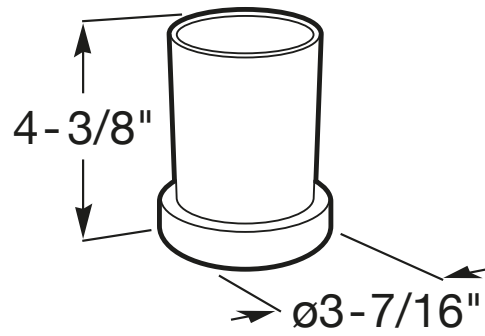

TEMPO

Over countertop glass tumbler

DIMENSIONS

Length	87 mm
Width	87 mm
Height	112 mm

COLOURS AND FINISHES

TECHNICAL DRAWINGS

FEATURES

Installation type: Countertop