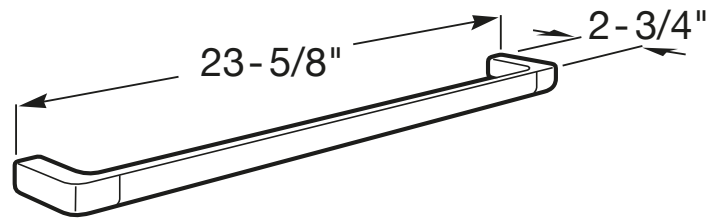

TEMPO

Towel bar

DIMENSIONS

Length	600 mm
Width	70 mm

COLOURS AND FINISHES

01 Chrome

TECHNICAL DRAWINGS

FEATURES

Fixing kit: Included

Installation type: Wall-mounted

Material: Metal

Shape: Straight

Suitable for: Basin

Tempo

A complete accessories collection with minimal design. Ideal for urban, elegant and modern bathroom spaces. Finishes are highlighted for having a long durability thanks to its great anti-corrosion properties and resistance. The wall-mounted accessories can be easily fixed with screws. An installation kit is included with the products.