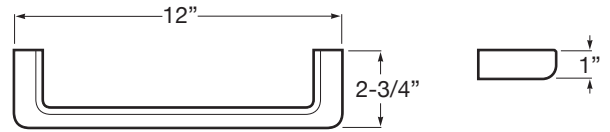

TEMPO

Towel bar

DIMENSIONS

Length 300 mm
Width 70 mm

COLOURS AND FINISHES

01 Chrome

TECHNICAL DRAWINGS

FEATURES

- Fixing kit: Included
- Installation type: Wall-mounted
- Material: Metal
- Publication Status
- Shape: Straight
- Suitable for: Basin

Tempo

A complete accessories collection with minimal design. Ideal for urban, elegant and modern bathroom spaces. Finishes are highlighted for having a long durability thanks to its great anti-corrosion properties and resistance. The wall-mounted accessories can be easily fixed with screws. An installation kit is included with the products.