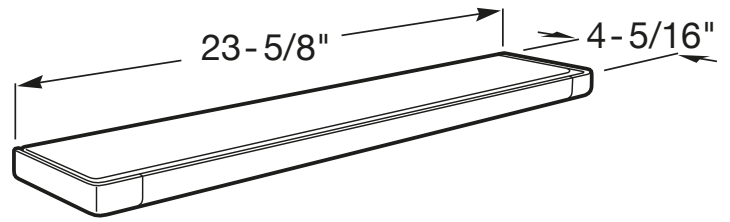

TECHNICAL DRAWINGS

FEATURES

Fixing kit: Included

Installation type: Wall-mounted

Material: Glass, Metal