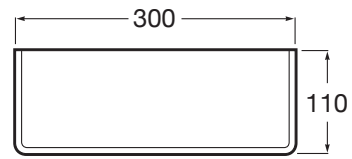

TEMPO

Shelf

DIMENSIONS

Length	300 mm
Width	110 mm
Height	25 mm

COLOURS AND FINISHES

01 Chrome

TECHNICAL DRAWINGS

FEATURES

Finish: Chrome

Fixing kit: Included

Installation type: Wall-mounted

Material: Glass, Metal