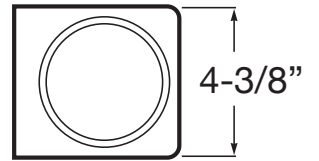

TEMPO

Wall-mounted soap dispenser

DIMENSIONS

Length	120 mm
Width	110 mm
Height	113 mm

COLOURS AND FINISHES

TECHNICAL DRAWINGS

FEATURES

- Fixing kit: Included
- Installation type: Wall-mounted
- Material: Glass, Metal