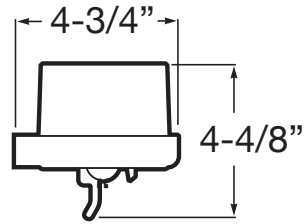

TEMPO

Wall-mounted soap dispenser

DIMENSIONS

Length	120 mm
Width	110 mm
Height	113 mm

COLOURS AND FINISHES

TECHNICAL DRAWINGS

FEATURES

- Fixing kit: Included
- Installation type: Wall-mounted
- Material: Glass, Metal