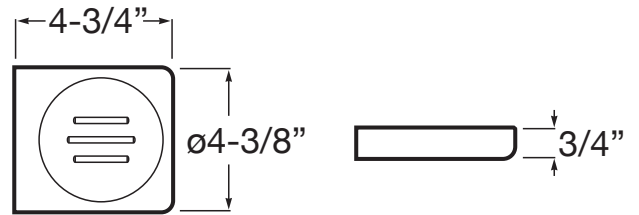

TEMPO

Wall-mounted soap dish

DIMENSIONS

Length 120 mm
Width 110 mm

COLOURS AND FINISHES

01 Chrome

TECHNICAL DRAWINGS

FEATURES