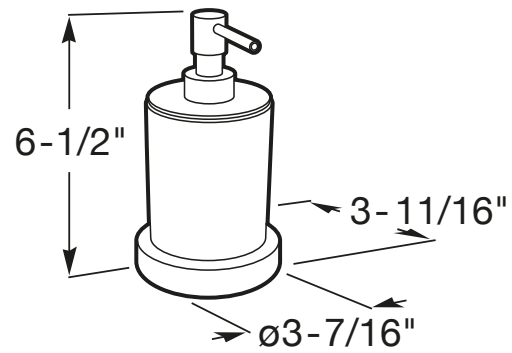

TEMPO

Over countertop soap dispenser

DIMENSIONS

Length	87 mm
Width	94 mm
Height	165 mm

COLOURS AND FINISHES

TECHNICAL DRAWINGS

FEATURES

Fixing kit: Included

Installation type: Countertop

Material: Glass, Metal

Tempo

A complete accessories collection with minimal design. Ideal for urban, elegant and modern bathroom spaces. Finishes are highlighted for having a long durability thanks to its great anti-corrosion properties and resistance. The wall-mounted accessories can be easily fixed with screws. An installation kit is included with the products.