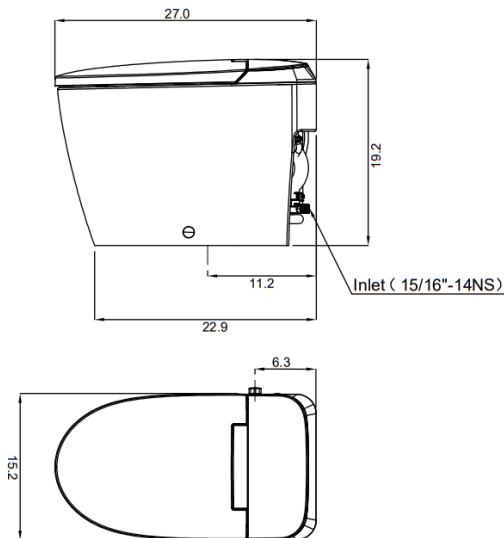

ULTRA

Floor Standing Bidet Toilet, One-Piece, Elongated

FEATURES/SPECIFICATIONS

- Floor standing one-piece bidet toilet
- Vitreous china elongated siphonic bowl
- Eco Single Flush: 1 GPF / 4 LPF
- Tankless - Hydrodynamic flushing system
- 305 mm (12") rough-in
- No electricity required
- 488 mm (19.2") toilet height (including seat)
- Installed dimensions: 27"x15.2"x19.2"
- Dynamic water pressure 0.1MPa-0.75MPa (14.5 psi-108.8psi)
- Water temperature 4°C-35°C / 39.2°F ~ 95°F
- Lateral knob

MODELS/REFERENCES

Reference		Description	Comments
31Q3770010300	Bowl + Seat & Cover	FS OP BIDET TOILET ELONGATED SIPH WHITE	
31Q3770910300	Add-on plate	CHROME ADD-ON PLATE	
31Q3770020300	Add-on plate	MATTE BLACK ADD-ON PLATE	
31Q3770011300	Add-on sensor	ADD-ON WALL-MOUNTED FLUSHING SENSOR	

PRODUCT DIAGRAM

INSTALLATION NOTES

- Install this product according to installation instructions provided.
- Floor mounted bowl, lateral fixing kit with corrosion resistant screws and chrome caps. Suitable for connection to flange.
- Seat & Cover included.